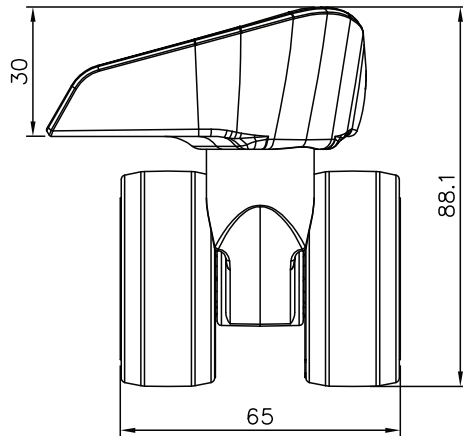

# Quick Turn Spinner Wheel 50MM\_50MMWR097 + WHL067

This systems includes Inner  
Wheel Housing WHRR097