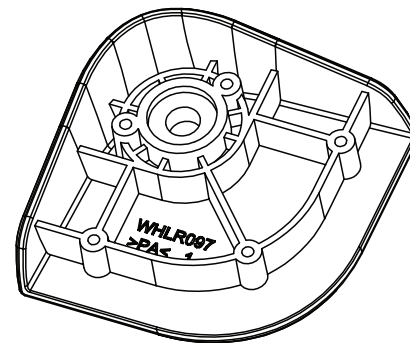

# Quick Turn Spinner Wheel 50MM\_50MMWR097 + WHL067

This systems includes Inner  
Wheel Housing WHRR097