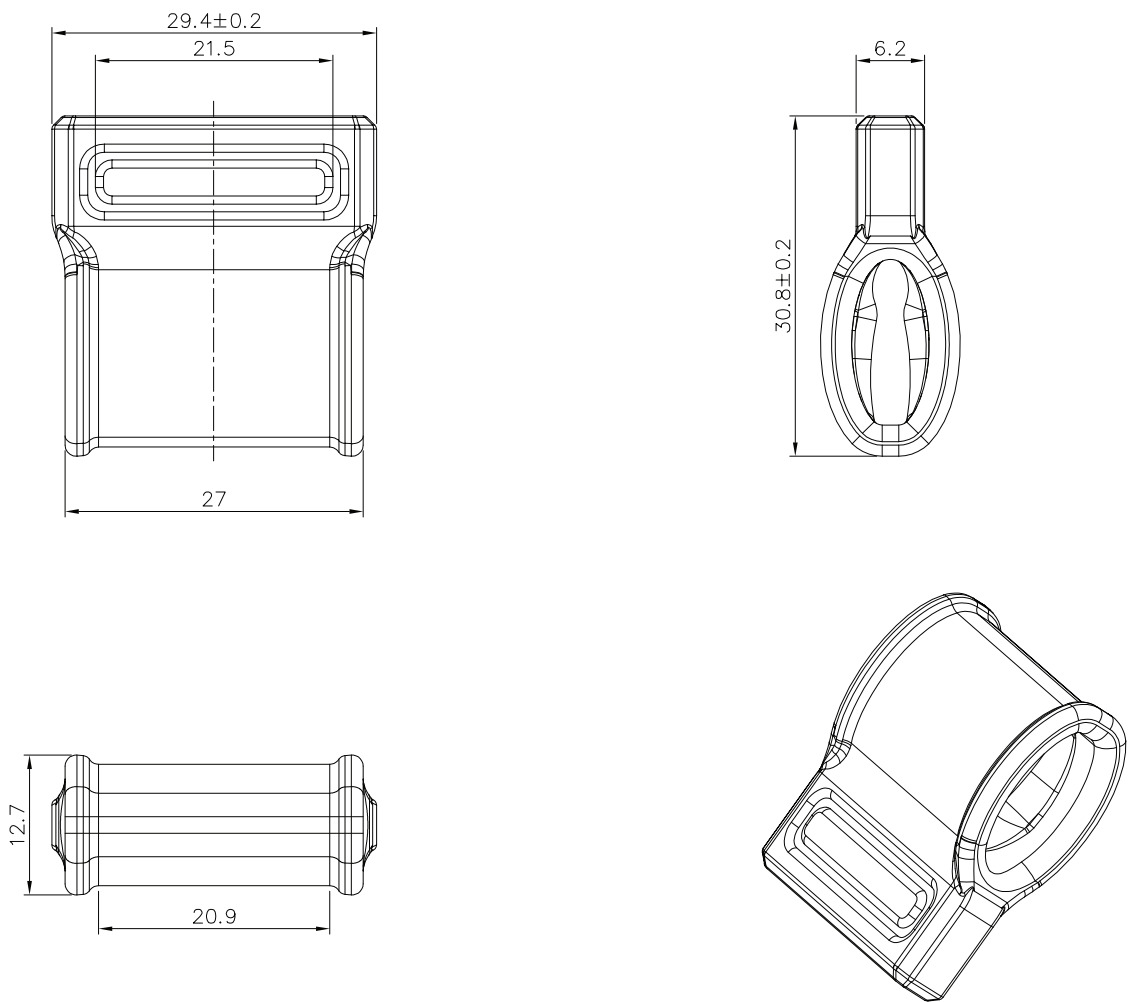

**Sewable End Loop - OR081\_20mm**

**Sewable End Loop - OR081\_25mm**

**Sewable End Loop - OR081\_32mm**