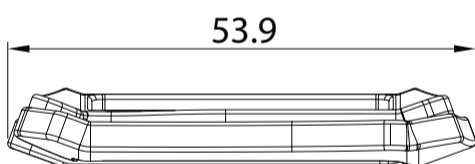

Alutica_PacMan Belt Buckle - HH079_32mm