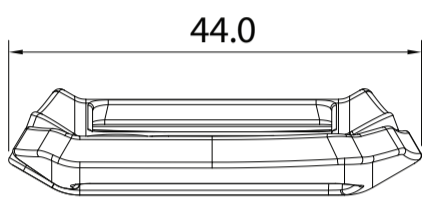

### Alutica\_PacMan Belt Buckle - HH079\_25mm