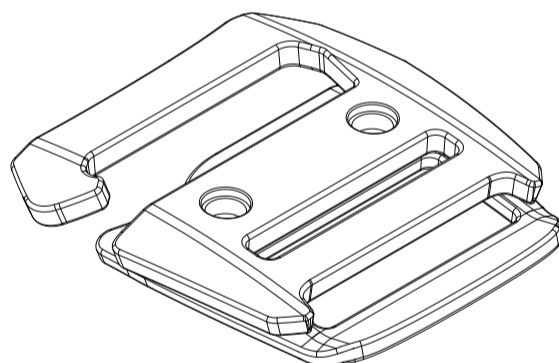

Alutica_PacMan Belt Buckle - HH079_32mm