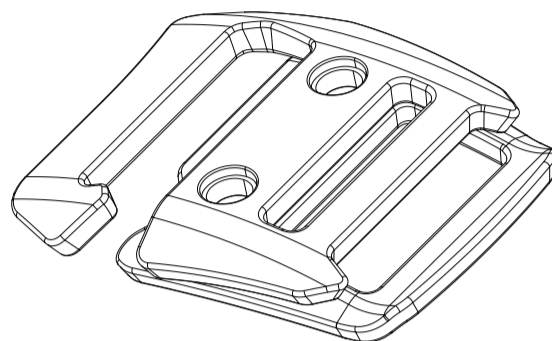

### Alutica\_PacMan Belt Buckle - HH079\_25mm