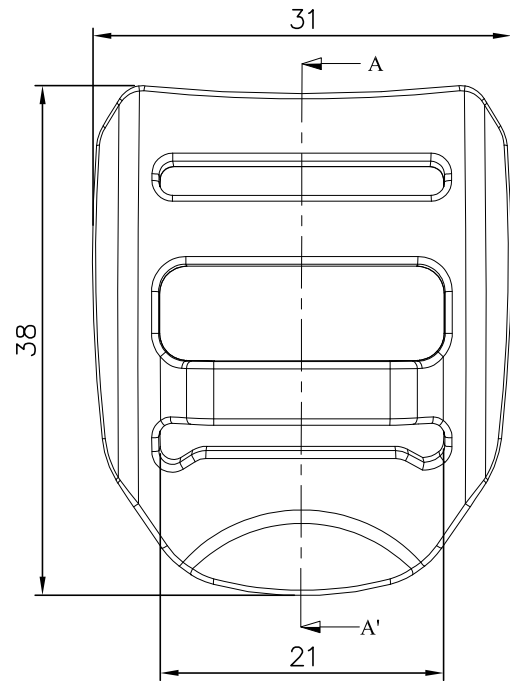

T3_Tension Lock_HH245_20mm

BACK SIZE