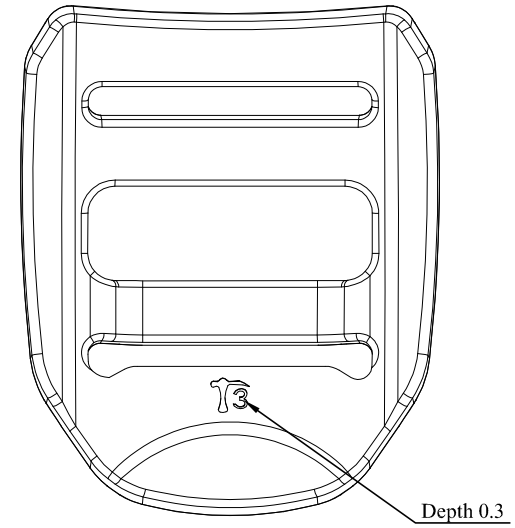

T3_Tension Lock_HH245_20mm

BACK SIZE