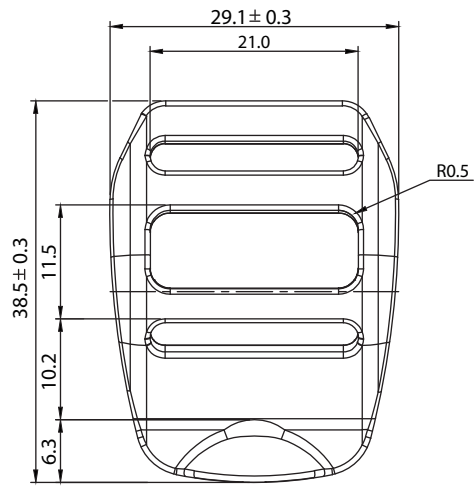

Alutica _Tilt Head Tension Lock_HH145_20mm

Alutica _Tilt Head Tension Lock_HH145_25mm