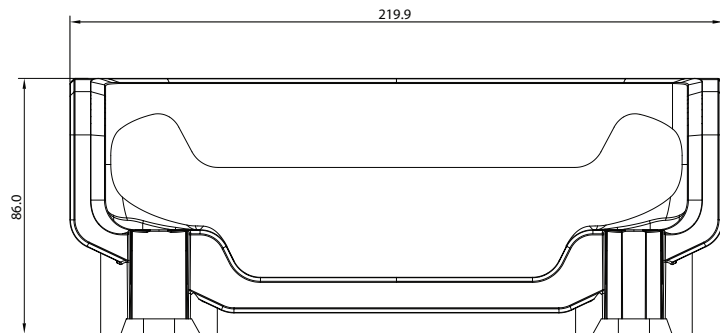

MBUR30_203a

Center distance: 160mm