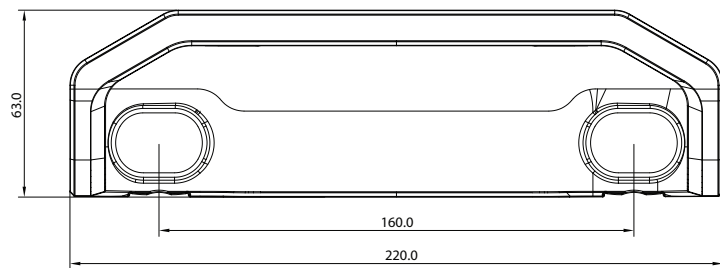

MBUR30_203a

Center distance: 160mm