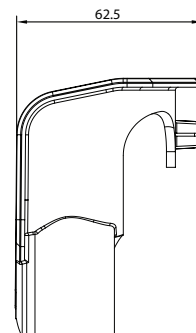

MBUR30_203a

Center distance: 160mm