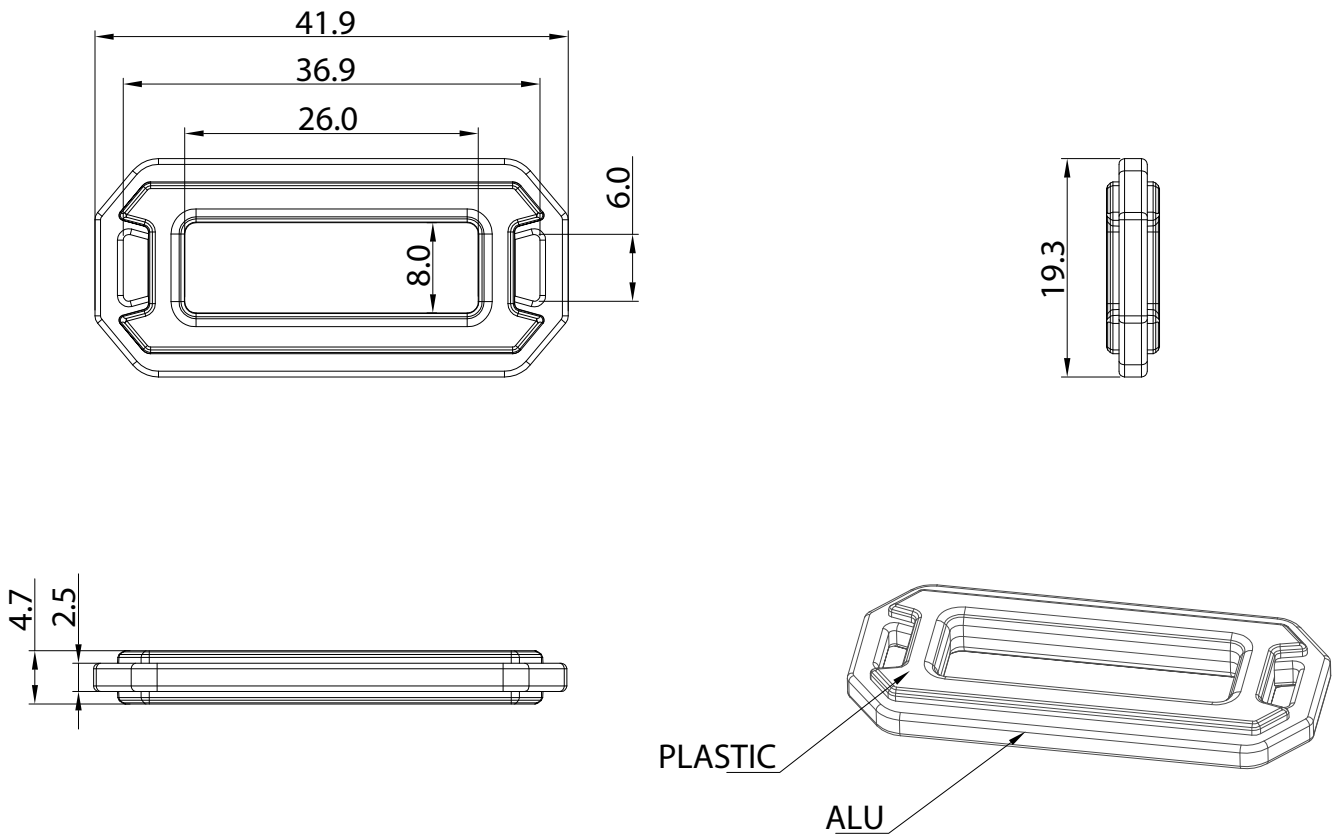

### MetAstics™\_X - Tech Loop\_HH116\_20mm

### MetAstics™\_X - Tech Loop\_HH116\_25mm

### MetAstics™\_X - Tech Loop\_HH116\_38mm