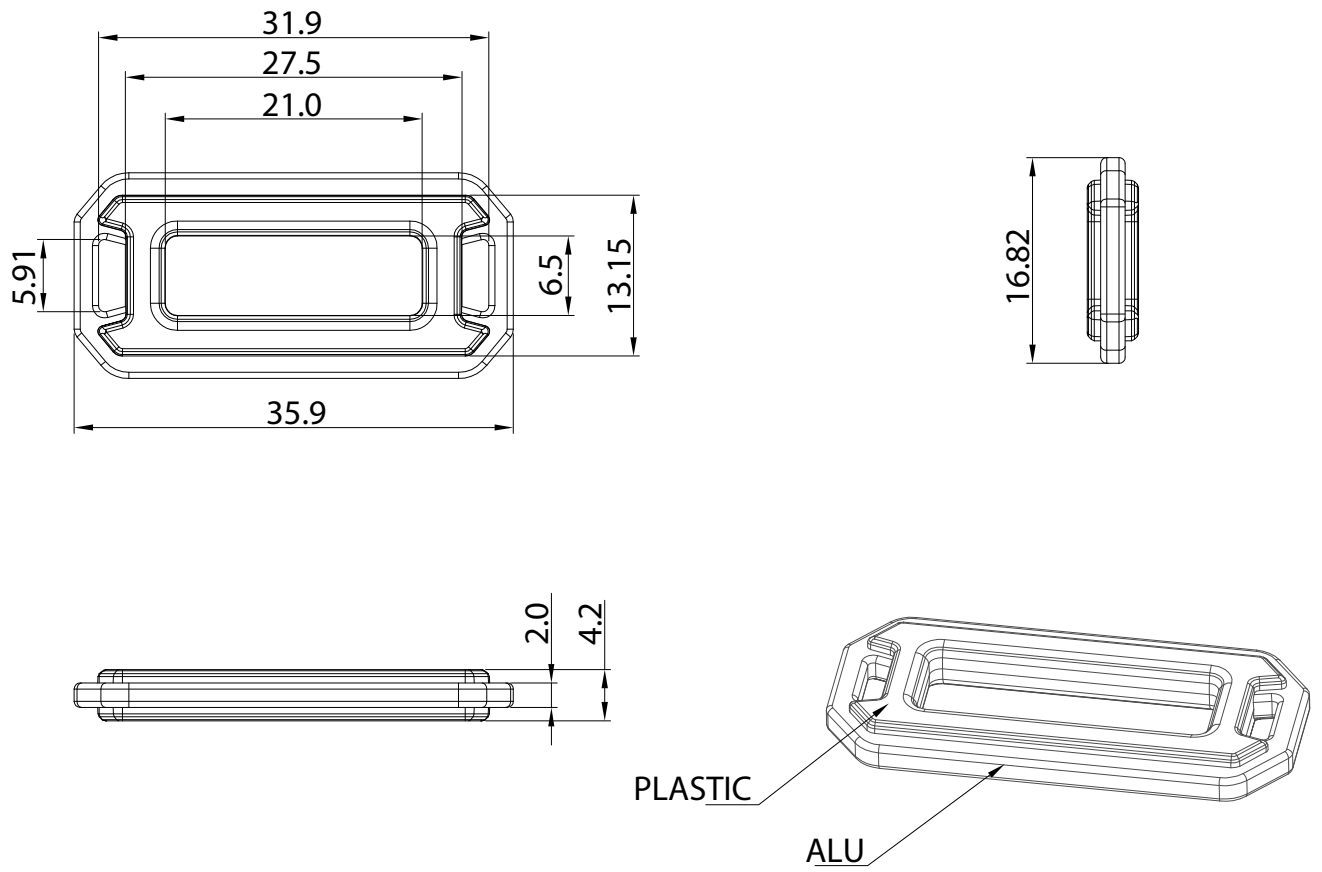

### MetAstics™\_X - Tech Loop\_HH116\_20mm

### MetAstics™\_X - Tech Loop\_HH116\_25mm

### MetAstics™\_X - Tech Loop\_HH116\_38mm