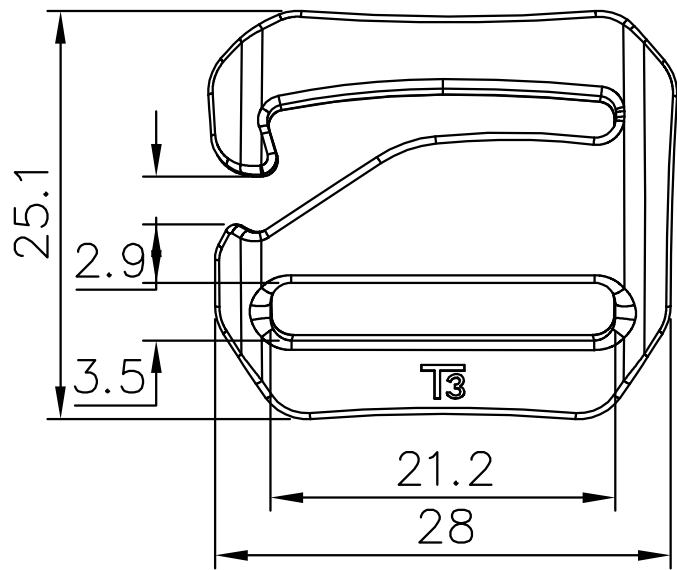

T3_Shorty Tension Hook 20mm HH228

T3_Shorty Tension Hook 25mm HH228