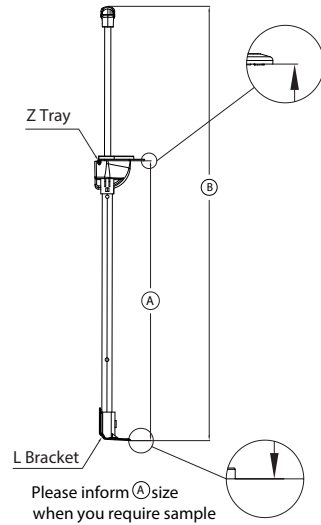

## SpeedLite Cup Tray Handle - PY1010Z01L09\_2

For easy design spirit:

This Systems Doesnot Includes Inner Housing

## SpeedLite Cup Tray Handle - PY1010Z01L09\_3

For easy design spirit:

This Systems Doesnot Includes Inner Housing