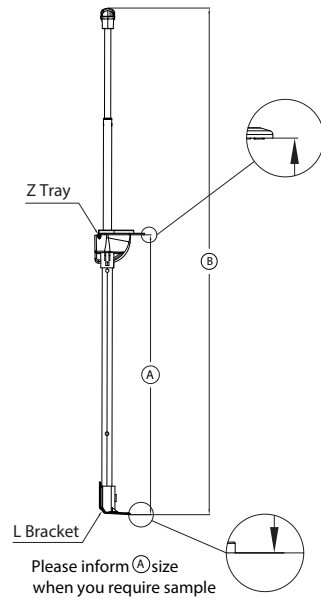

## SpeedLite Cup Tray Handle - PY1010Z01L09\_2

For easy design spirit:

This Systems Doesnot Includes Inner Housing

## SpeedLite Cup Tray Handle - PY1010Z01L09\_3

For easy design spirit:

This Systems Doesnot Includes Inner Housing