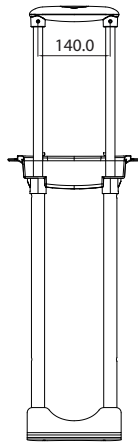

## SpeedLite Cup Tray Handle - PY1010Z01L09\_2

For easy design spirit:

This Systems Doesnot Includes Inner Housing

## SpeedLite Cup Tray Handle - PY1010Z01L09\_3

For easy design spirit:

This Systems Doesnot Includes Inner Housing