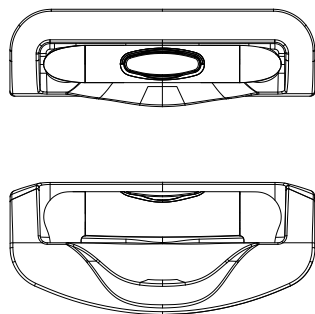

Ibiza Round Tray Handle - PY4110R26R28_2

For easy design spirit:

This Systems Includes
Inner Housing-MBLR26

Ibiza Round Tray Handle - PY4110R26R28_3

For easy design spirit:

This Systems Includes
Inner Housing-MBLR26