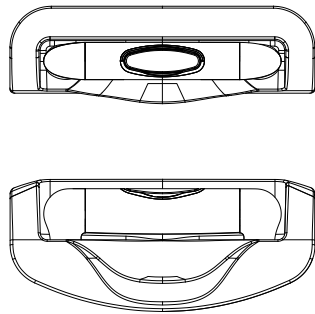

Ibiza Round Tray Handle - PY4110R26R28_2

For easy design spirit:

This Systems Includes
Inner Housing-MBLR26

Ibiza Round Tray Handle - PY4110R26R28_3

For easy design spirit:

This Systems Includes
Inner Housing-MBLR26