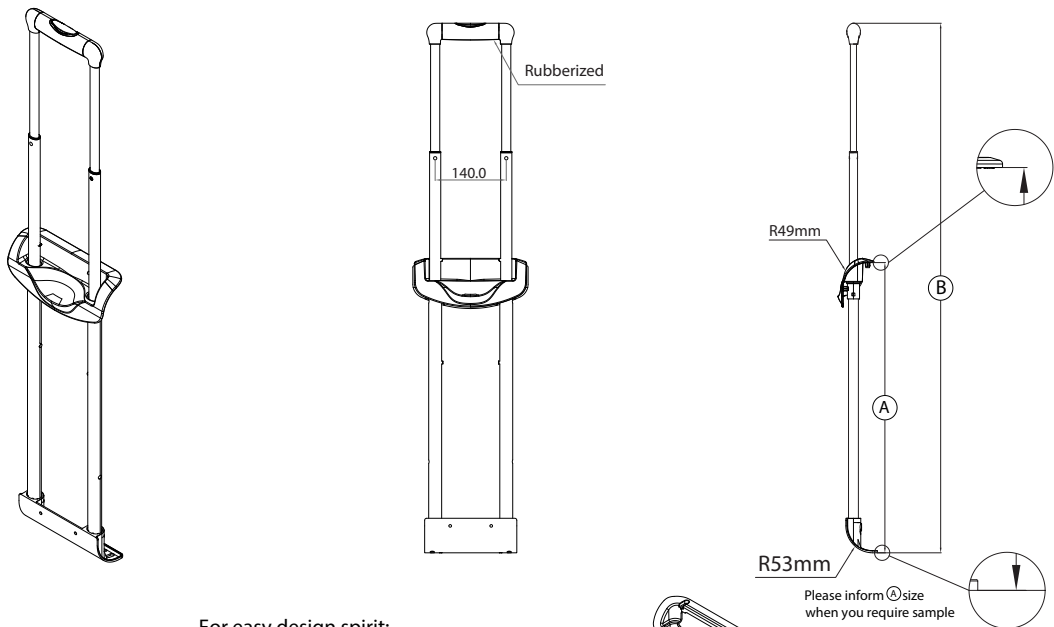

Ibiza Round Tray Handle - PY4110R26R28_2

For easy design spirit:

This Systems Includes
Inner Housing-MBLR26

Ibiza Round Tray Handle - PY4110R26R28_3

For easy design spirit:

This Systems Includes
Inner Housing-MBLR26