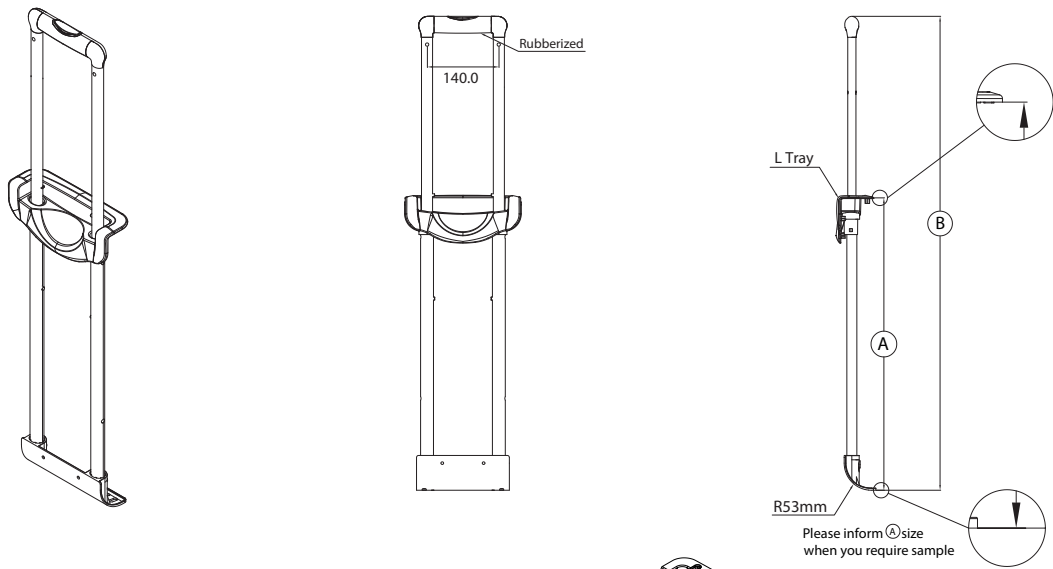

Ibiza Square Tray Handle - PY4110L05R28_2

For easy design spirit:

This Systems Includes
Inner Housing-MBLL05

Ibiza Square Tray Handle - PY4110L05R28_3

For easy design spirit:

This Systems Includes
Inner Housing-MBLL05