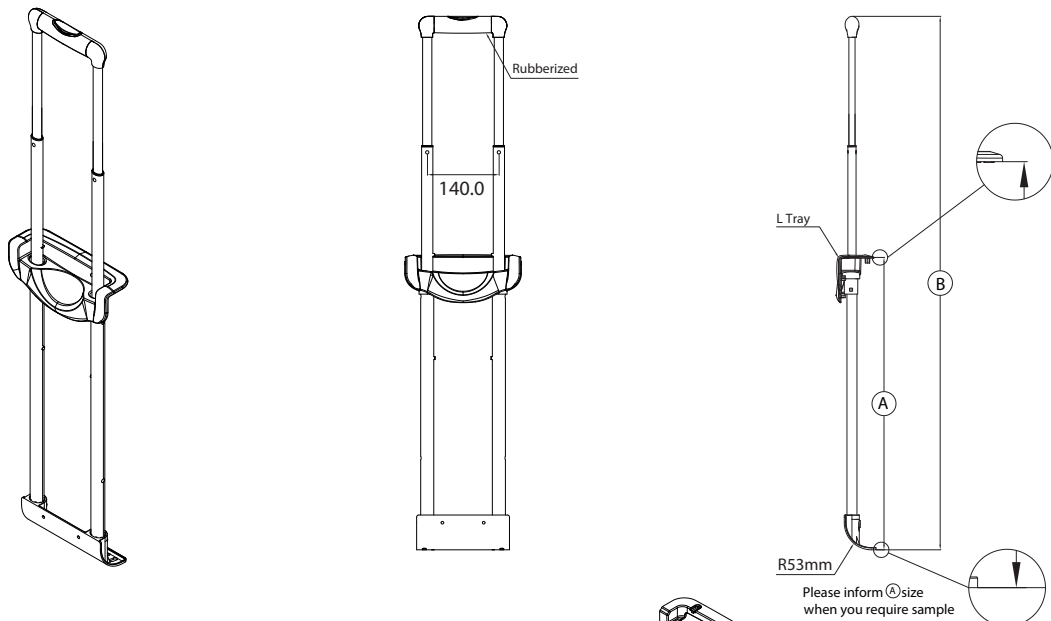

Ibiza Square Tray Handle - PY4110L05R28_2

For easy design spirit:

This Systems Includes
Inner Housing-MBLL05

Ibiza Square Tray Handle - PY4110L05R28_3

For easy design spirit:

This Systems Includes
Inner Housing-MBLL05