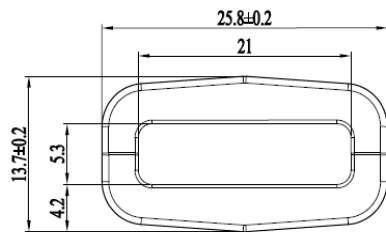

# Standard Square Loop - BQ001\_ 20mm

# Standard Square Loop - BQ001\_ 25mm

# Standard Square Loop - BQ001\_ 38mm

# Standard Square Loop - BQ001\_ 50mm