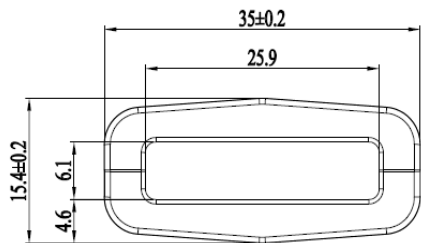

# Standard Square Loop - BQ001\_ 20mm

# Standard Square Loop - BQ001\_ 25mm

# Standard Square Loop - BQ001\_ 38mm

# Standard Square Loop - BQ001\_ 50mm