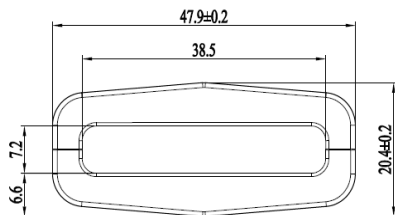

# Standard Square Loop - BQ001\_ 20mm

# Standard Square Loop - BQ001\_ 25mm

# Standard Square Loop - BQ001\_ 38mm

# Standard Square Loop - BQ001\_ 50mm