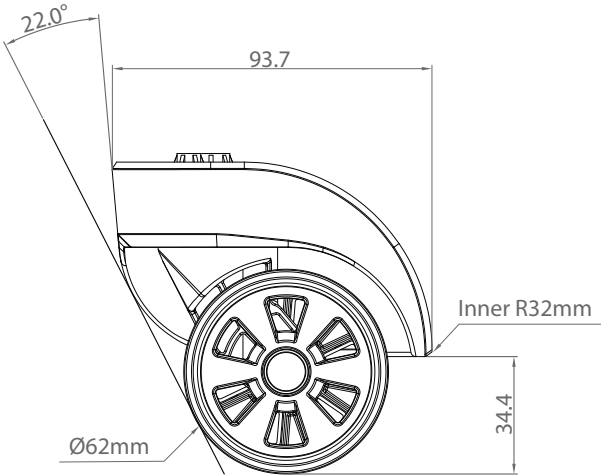

Spinner Wheel Housing + Double Wheel + Black Cut Rim_WR061+WHL034_1

This Systems Includes
Inner Housing-WHUR061