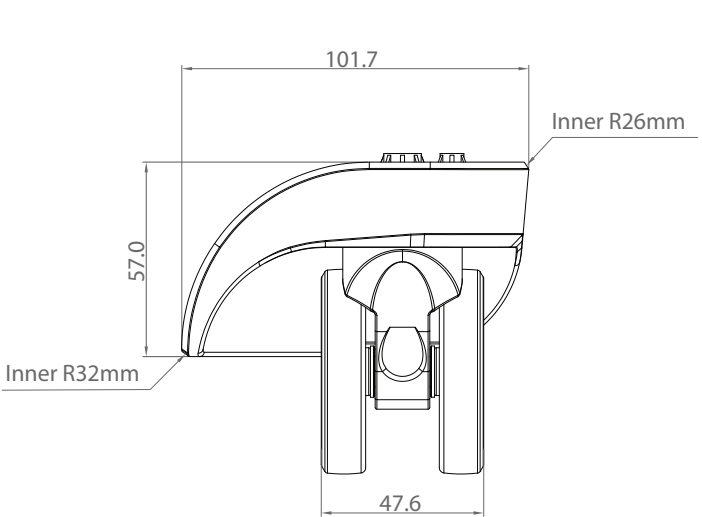

Spinner Wheel Housing + Double Wheel + Black Cut Rim_WR061+WHL034_1

This Systems Includes
Inner Housing-WHUR061