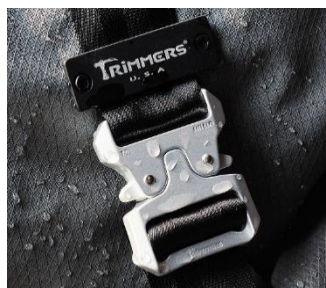

# INTRODUCTION OF T9 SHIELD UNIVERSAL BUCKLE

**MIX & MATCH ANY  
WAY YOU WANT!**

All buckle parts have same insertion sizes

Female part  
(Single webbing slot)

Female part  
(Dual webbing slot)

Male part  
(Single webbing slot)

Male part  
(Dual webbing slot)

## Descriptions

- Made with aircraft grade aluminum
  - High strength and excellent durability
  - Ideal for belts, sports/outdoor equipment, backpacks, bags and wherever a high quality & high strength buckle is needed
  - Comes in 2 sizes - 25mm and 38 mm with 2 webbing slot options – Single and Dual (Male and female part of the buckle can be applied with all the options stated above)
- Total of 8 different combinations.

**Materials:** Aluminum

**Thickness:** 10mm

**Color:** Various colors available

Maximum tensile strength  
232 kgf / 511 lbf

Excellent corrosion  
resistance

	Webbing Size	Webbing Slot
FEMALE	25mm	Single
	38mm	Single
	38mm	Dual
MALE	25mm	Dual
	38mm	Dual
	38mm	Single