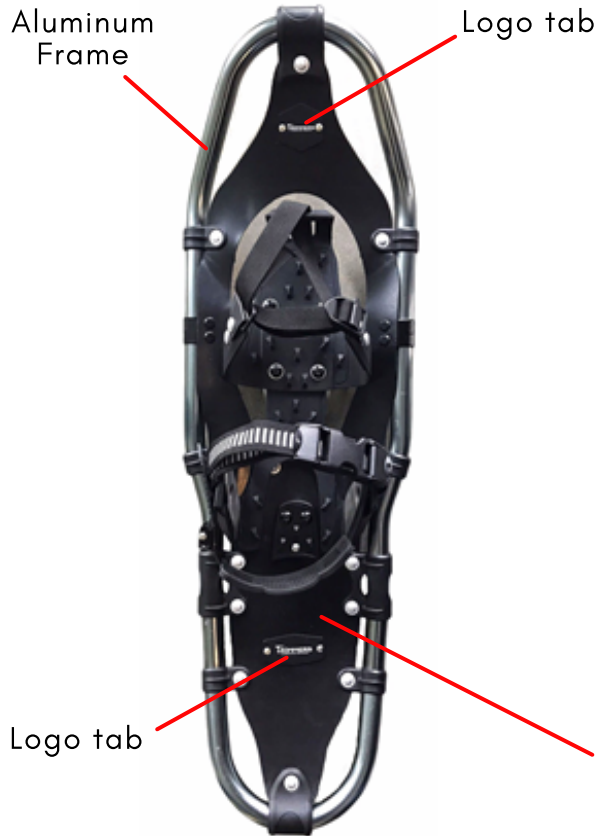

A SPECIAL PRODUCT
BROUGHT BY TRIMMERS

FRONT

BACK

SPECS

- Hiking snowshoes
- Lightweight (1.15kg) and strong aluminum frame with ergonomic design to ensure comfortable and easy walks
- Strong polyethylene decks for maximum support on the snow
- Best for navigating trails with snow
- Heavy duty aluminum crampons, rotate freely to bite into snow; heel crampons provide traction for heading down mild slopes
- Uses fast and secure ratchet binding system
- Use for flat or rolling terrain or terrain that doesn't require steep climbing or descents