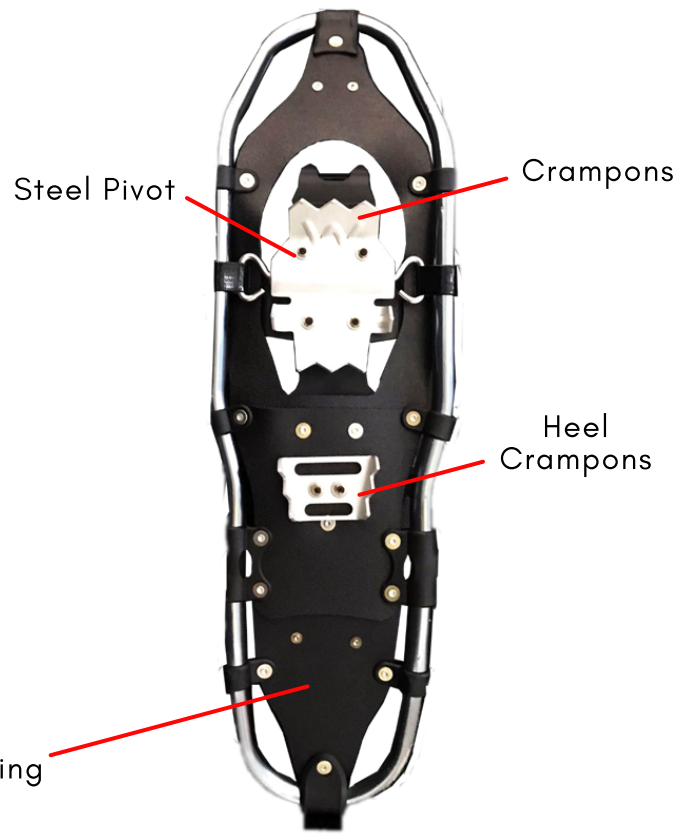

A SPECIAL PRODUCT
BROUGHT BY TRIMMERS

FRONT

BACK

SPECS

- Hiking snowshoes
- Lightweight (1.15kg) and strong aluminum frame with ergonomic design to ensure comfortable and easy walks
- Strong polyethylene decks for maximum support on the snow
- Best for navigating trails with snow
- Heavy duty aluminum crampons, rotate freely to bite into snow; heel crampons provide traction for heading down mild slopes
- Uses fast and secure ratchet binding system
- Use for flat or rolling terrain or terrain that doesn't require steep climbing or descents