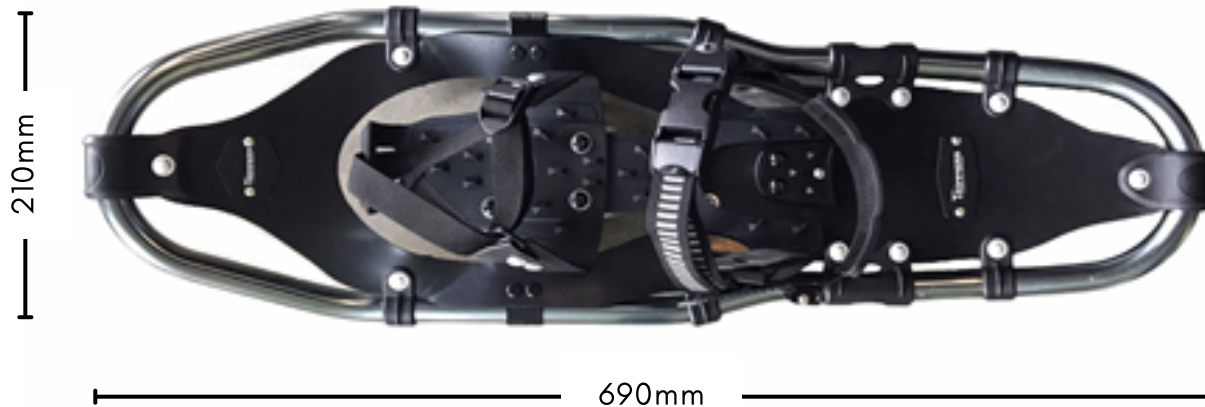

LIGHTWEIGHT FOR OUTDOOR WALKING

CONTACT US

Street No.6, Song Than 3 Industrial Park,
Thu Dau Mot City, Binh Duong, Vietnam
+84 274.3.789.700
sales@trimmers-pro.com
www.trimmers-pro.com