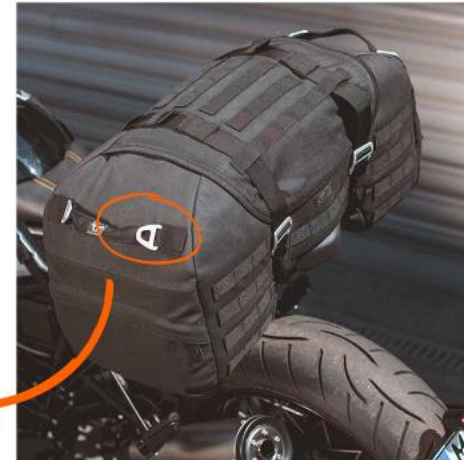

ALUTICA POLYGON TENSION HOOK

Item#: HH031
Size: 20mm, 25mm
Left & Right hook direction are available
Stereoscopic side curve & urban style design

ALUTICA CAN TAP D-RING

Item#: HH025
Strong & lightweight
A large hole allows to attach small things with the bags, such as keychain, water bottle, and more.