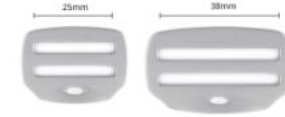

ALUTICA UNIVERSE TRIGLIDE

Item#: HH060
Smooth adjustment of the shoulder strap length