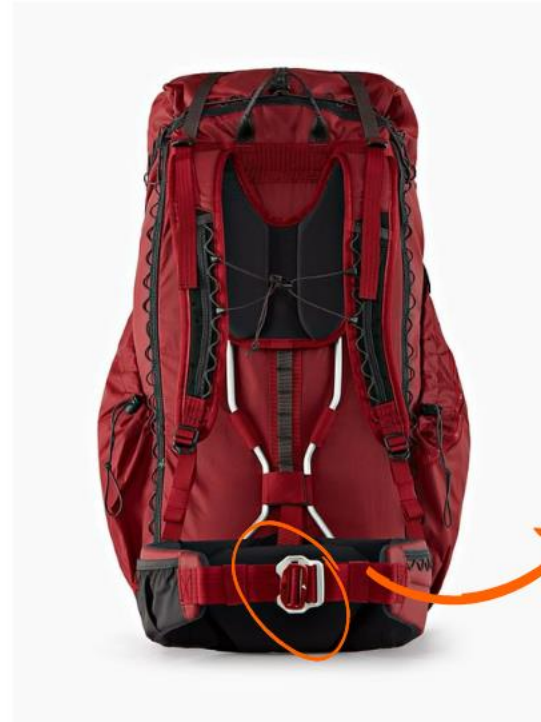

## ALUTICA CROOK HOOK

Item#: HH014

Size: 10mm, 15mm, 20mm, 25mm, 38mm  
A stylish and versatile hook that can be used on any bags and backpacks. Various colors with custom logo option available.

## ALUTICA TILT HEAD: HIP BELT BUCKLE

**Item#:** HH060

This buckle will go great with hiking backpacks, waist belts, and any bags. Easy one hand operation possible with a puller installed, Strong & lightweight, it can withstand up to 325 kgf/716 lbf for some serious uses.