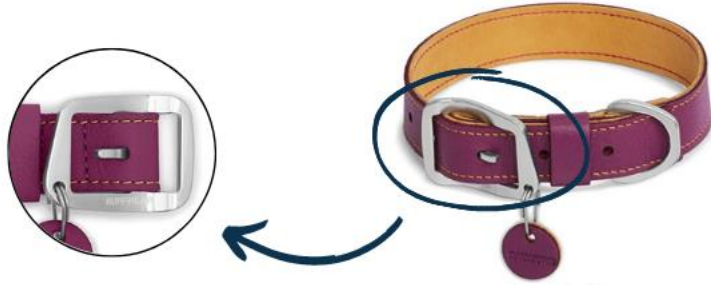

ALUMINUM BUCKLE **EXCLUSIVE**