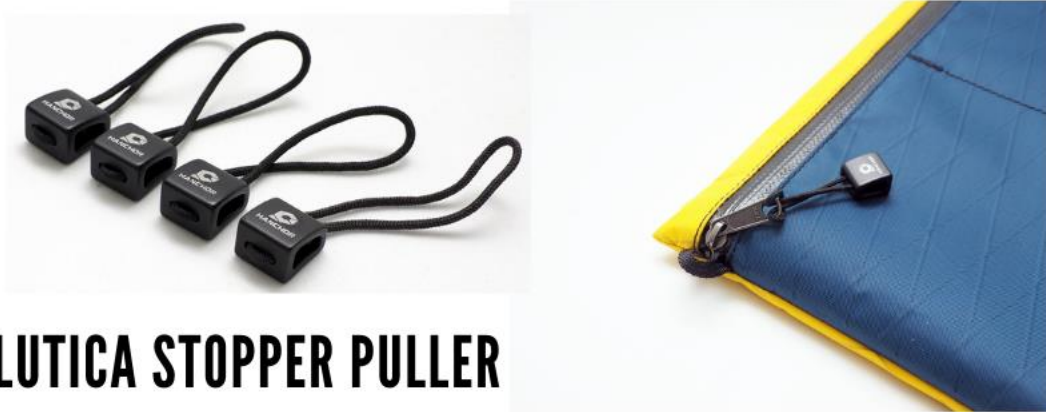

# ALUTICA COIN PURSE SHORTY TENSION HOOK

Item#: HH075

A flat hook design can be used as a left or a right hook direction. It's relatively small, lightweight, and high corrosion resistant, offering a wide range of application on bags and backpacks.

## ALUTICA TRIANGLE CLIP HOOK

Item#: HH163

The deep hook can help to hold the string more secure. Also, it easily attach and detach of shoulder straps.

## ALUTICA SWIVEL SNAP HOOK

Item#: HH143

Urban look with practical design. Strong and lightweight, offering a good application for any bag shoulder straps.

Moreover, it can be used for dog leashes, or attach key chains, etc.