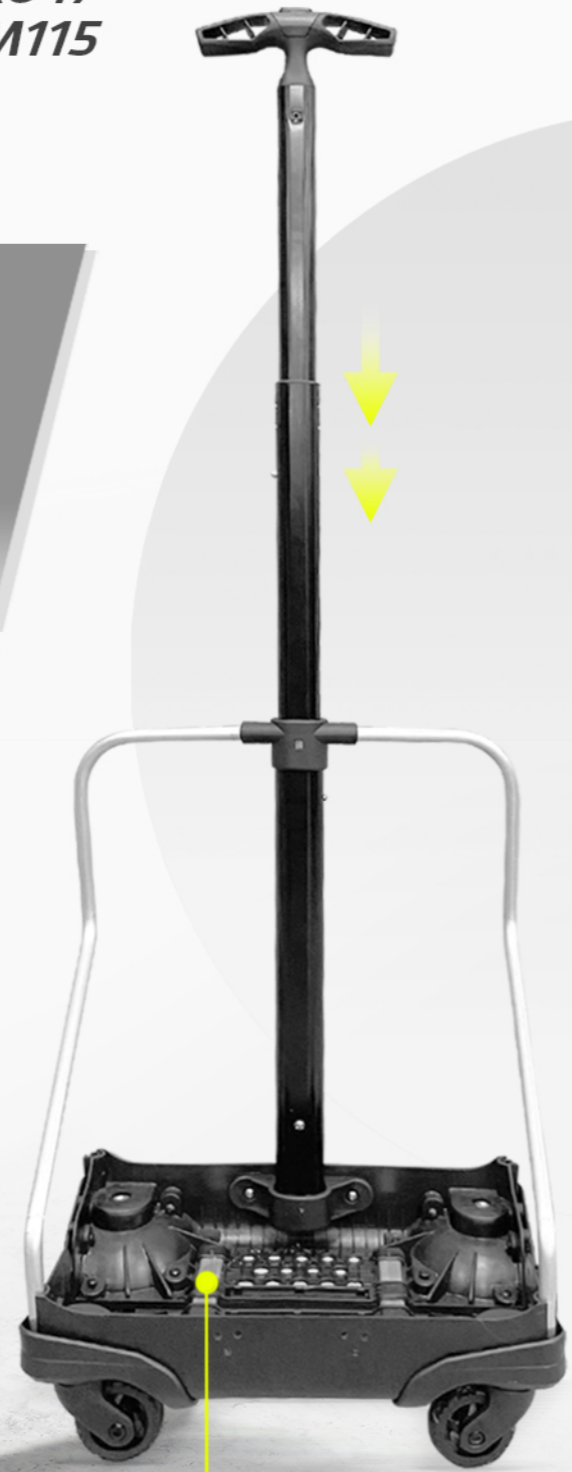

AIRWING MONO SPINNER ALL- IN- ONE SYSTEM

Item# PY4903W39W03 + WR047
WHL037 + FM115

Wheel (housing/hub/tire): ABS + PP + TPU

Aluminum + PA + PP

Aluminum Frame

INSTALLED ALUMINUM TUBE INSIDE
TO MAKE THE WHEEL SYSTEM STRONGER

LIGHTWEIGHT FRAME: 1.6KG

Wheel options

WHL034-1

WHL034-2

WHL034-3

Retractable Handle length

2 section	Retracted	690mm
	Extended	1040mm
3 section	Retracted	530mm
	Extended	1040mm

Flexible and can be sewn into many kinds of backpacks and luggage.

Model: 172cm

Suitable for outdoor activities.

You can hang many things on the handle

CONTACT US TO GET SAMPLES

+84.274.3.788.716
+84.274.3.798.700

TRIMMERS HARDWARE COMPANY

sales@trimmers-pro.com
Design: Nuoi_cao_03.08.2023