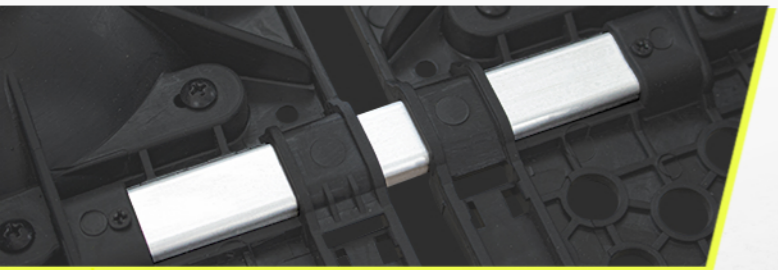

AIRWING MONO SPINNER ALL- IN- ONE SYSTEM

Item# PY4903W39W03 + WR047
WHL037 + FM115

Wheel (housing/hub/tire): ABS + PP + TPU

Aluminum + PA + PP

Aluminum Frame

INSTALLED ALUMINUM TUBE INSIDE
TO MAKE THE WHEEL SYSTEM STRONGER

LIGHTWEIGHT FRAME: 1.6KG

Wheel options

WHL034-1

WHL034-2

WHL034-3

Retractable Handle length

2 section	Retracted	690mm
	Extended	1040mm
3 section	Retracted	530mm
	Extended	1040mm

Flexible and can be sewn into many kinds of backpacks and luggage.