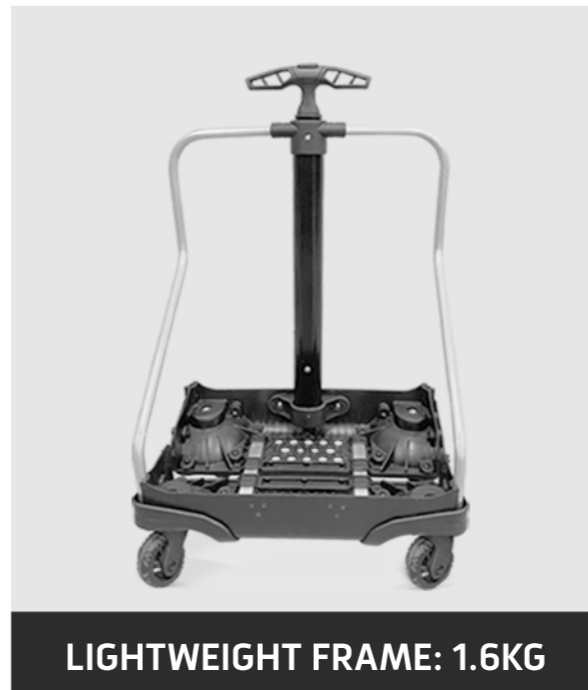

AIRWING MONO SPINNER ALL- IN- ONE SYSTEM

Item# PY4903W39W03 + WR047
WHL037 + FM115

Wheel (housing/hub/tire): ABS + PP + TPU

Aluminum + PA + PP

Aluminum Frame

INSTALLED ALUMINUM TUBE INSIDE
TO MAKE THE WHEEL SYSTEM STRONGER

LIGHTWEIGHT FRAME: 1.6KG

Wheel options

WHL034-1

WHL034-2

WHL034-3

Retractable Handle length

2 section	Retracted	690mm
	Extended	1040mm
3 section	Retracted	530mm
	Extended	1040mm

Flexible and can be sewn into many kinds of backpacks and luggage.

Model: 172cm

Suitable for outdoor activities.

You can hang many things on the handle

CONTACT US TO GET SAMPLES

+84.274.3.788.716
+84.274.3.798.700

TRIMMERS HARDWARE COMPANY

sales@trimmers-pro.com
Design: Nuoi_cao_03.08.2023