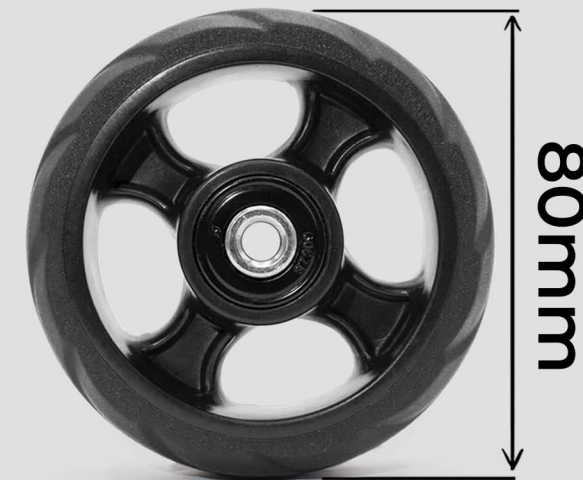

# MALIBU WHEEL

Item #WR063 + WHL032

## REPLACEABLE

### WHEEL DIAMETER: 80MM

Big tread wheel provides a high ground clearance and smooth rolling on any pavement.

Ideal for hard shell luggage, ensuring stability and simplicity.

Simple installation process for an easy upgrade.