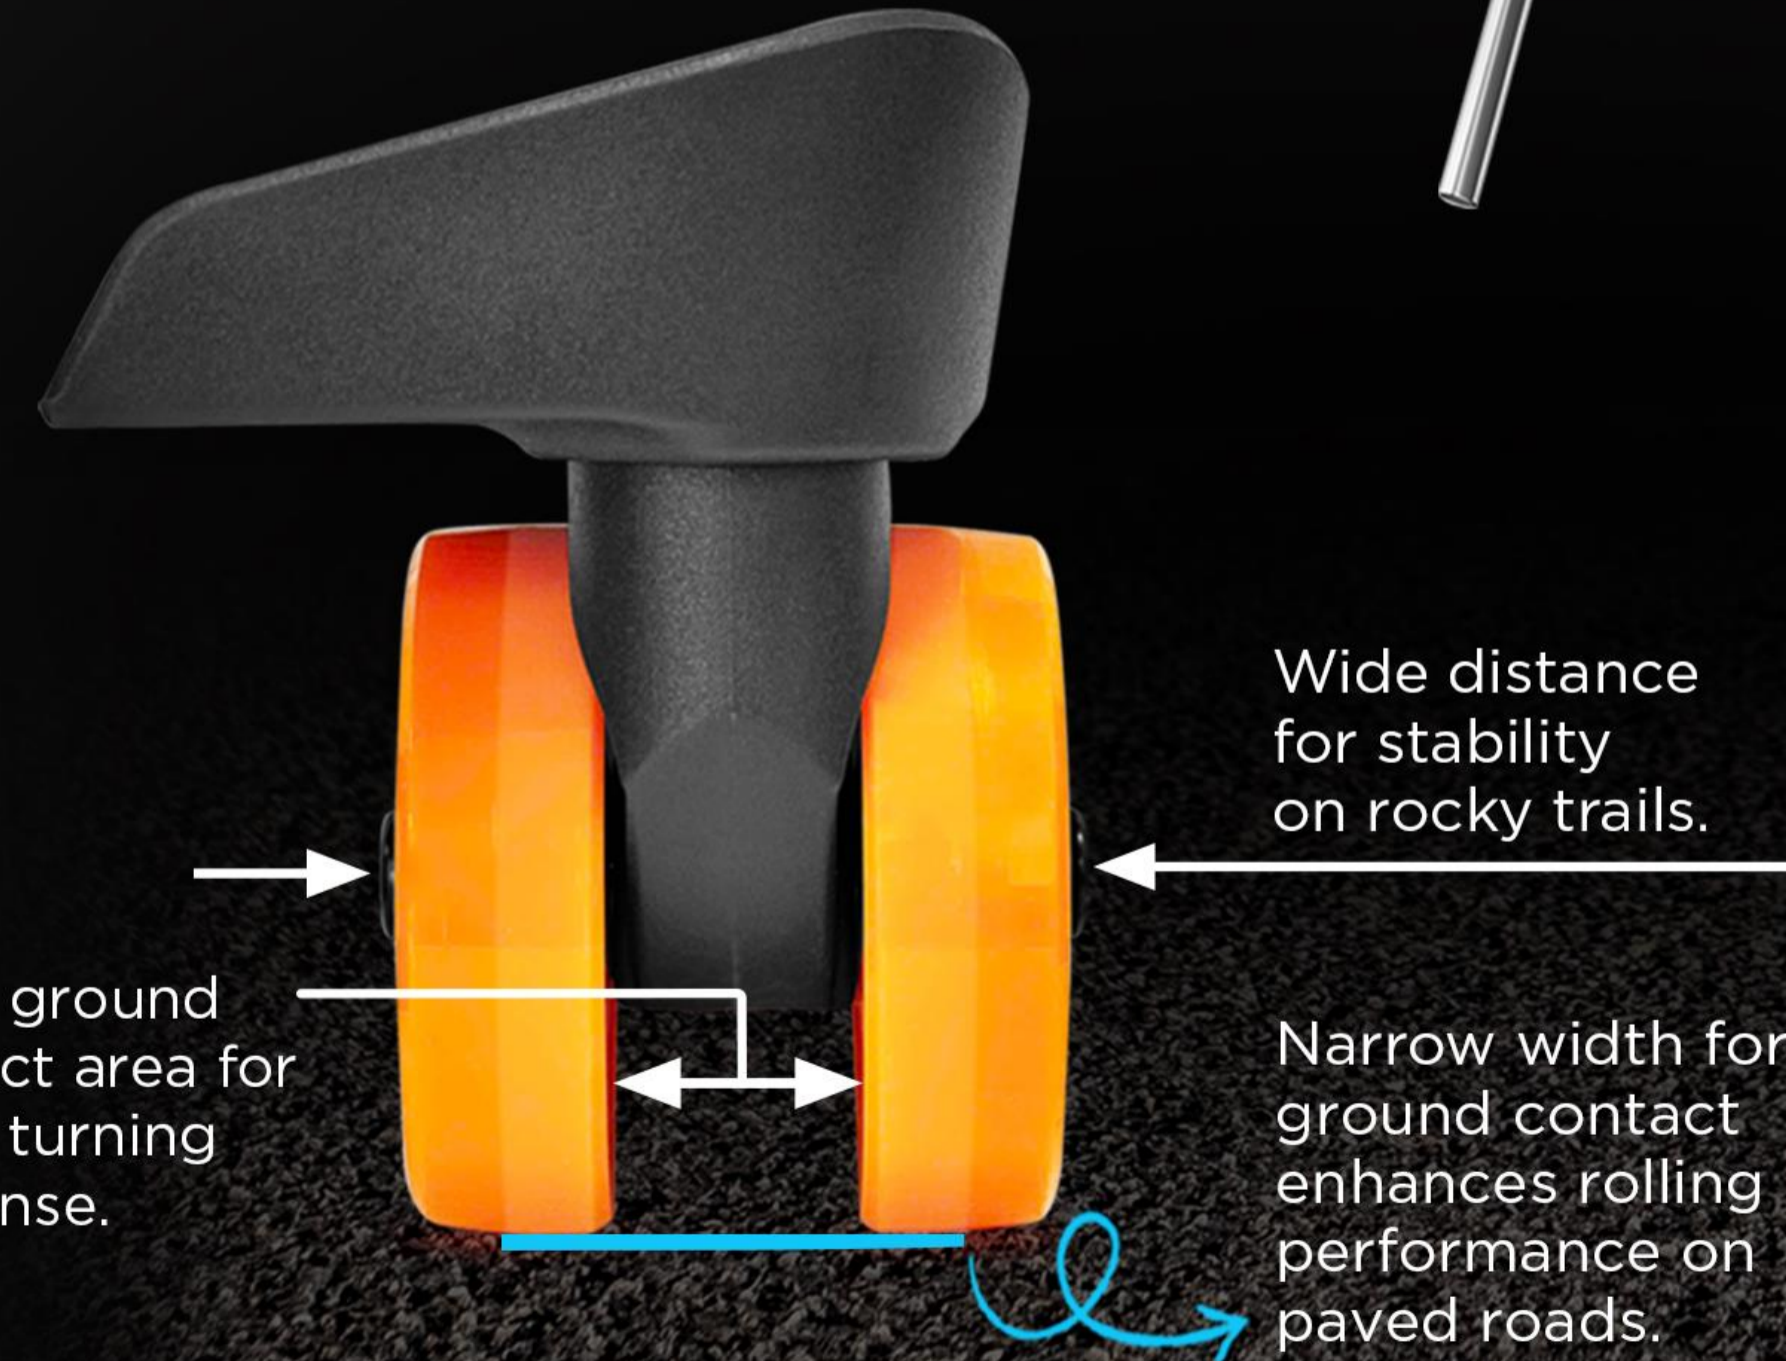

# HYPER ELASTIC SPINNER

**DOUBLE WHEEL 58mm**  
WR097 + WHL077

**ENGINEERED WITH ADVANCED TECHNOLOGY, THESE WHEELS PROVIDE A SMOOTH, QUIET, AND LONG-LASTING PERFORMANCE.**

### SPEED AND DURABILITY

High-performance carbon steel bearings ensure durability and speed.

- ▶ Our axle is easily repaired with just an Allen key

### YOUR STYLE, YOUR RIDE

Customize your look with our vibrant color options and personalized logos.

COLOR:

**INSPIRED BY SOFT INLINE SKATE WHEEL**