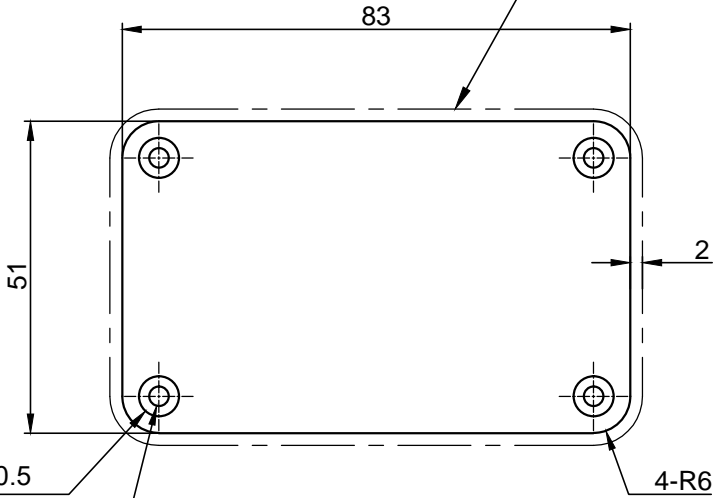

Stamping Logo Plate - MP059

Note: decal stickers for protect surface (size 87x55)

4- $\varnothing 6.5 \pm 0.1$ deep 0.5
4- $\varnothing 3.2 \pm 0.1$ through holes

4-R6