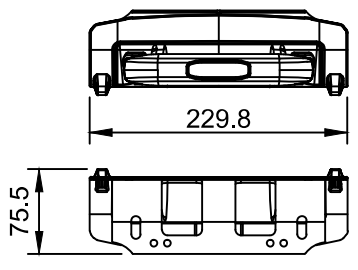

Malibu Pro Round Tray Handle - PY5515R37R32_2

For easy design split:

Malibu Pro Round Tray Handle - PY5515R37R32_3