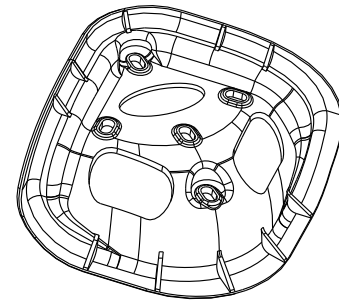

Solstice Spinner Hairline Cap Double Wheel 50 - WR099 + WHL058

This Systems Includes Inner Housing - WHUR079