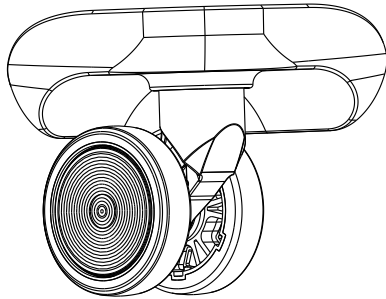

Solstice Spinner Hairline Cap Double Wheel 50 - WR099 + WHL058

This Systems Includes Inner Housing - WHUR079