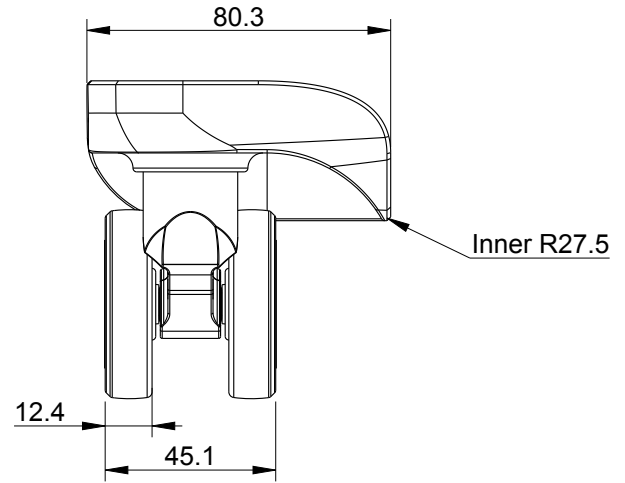

Solstice Spinner Hairline Cap Double Wheel 50 - WR099 + WHL058

This Systems Includes Inner Housing - WHUR079