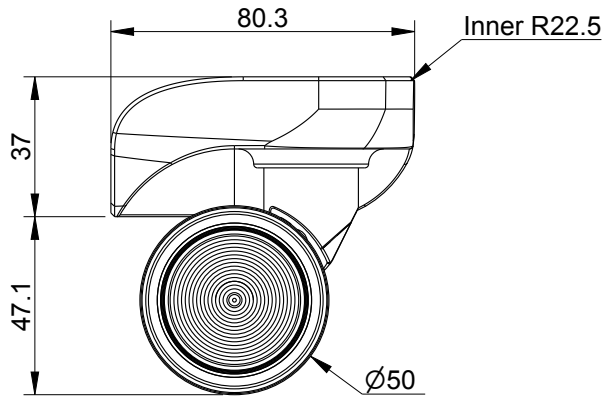

Solstice Spinner Hairline Cap Double Wheel 50 - WR099 + WHL058

This Systems Includes Inner Housing - WHUR079