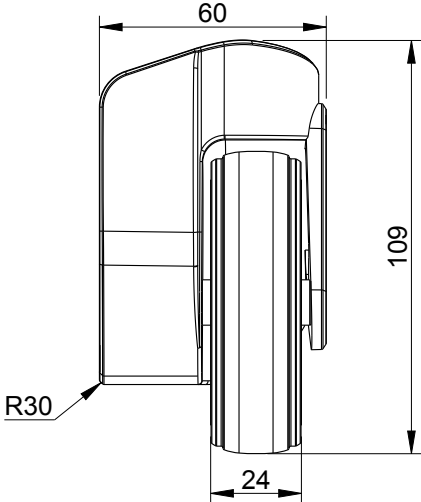

# Akita Road Master Hard Shell Wheel - WR095 + WHL053

This System Includes Inner Housing - WHUR103