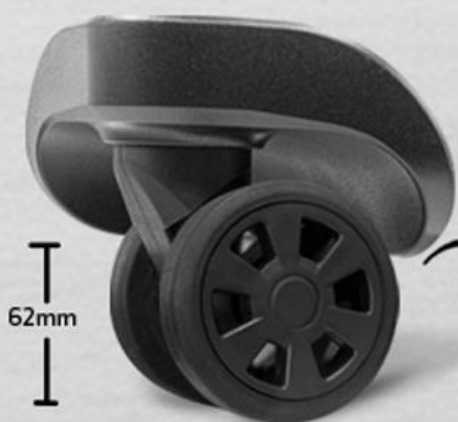

SANTANA SPINNER

DOUBLE WHEEL 62MM

「SMOOTH MOTION.
WHISPER QUIET」

Hairline
ITEM# WR061 + WHL034_4

Black Cut Rim
ITEM# WR061 + WHL034_1

Audio Speaker Rim
ITEM# WR061 + WHL034_2

Paddle Rim
ITEM# WR061 + WHL034_3

Experience the Santana Spinner 62mm, featuring high-performance rubber for a whisper-quiet transit and 360° maneuverability. Designed for the urban commute, it offers effortless motion and interchangeable wheel caps to personalize your style.

- **Hairline:** For a sophisticated, brushed-metallic texture.
- **Black Cut Rim:** For a sharp, aggressive, and architectural look.
- **Paddle Rim:** A sleek and refined design for a modern aesthetic.
- **Audio Speaker Rim:** A unique look inspired by contemporary audio design.