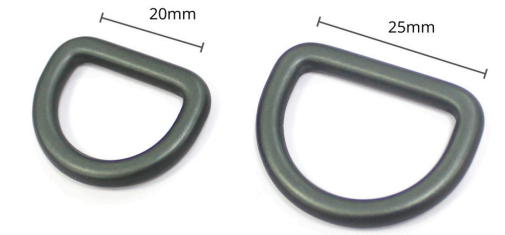

## ALUTICA CROOK TENSION HOOK

**Item#:** HH014  
A versatile design.

## ALUTICA UNIVERSAL SINGLE D-RING

**Item#:** HH197  
A low-profile D-ring.

## ALUTICA SLIM CROOK TENSION HOOK

**Item#:** HH016  
Slimmer than HH014.

## ALUTICA CAN TAP D-RING

**Item#:** HH025  
A low-profile design.