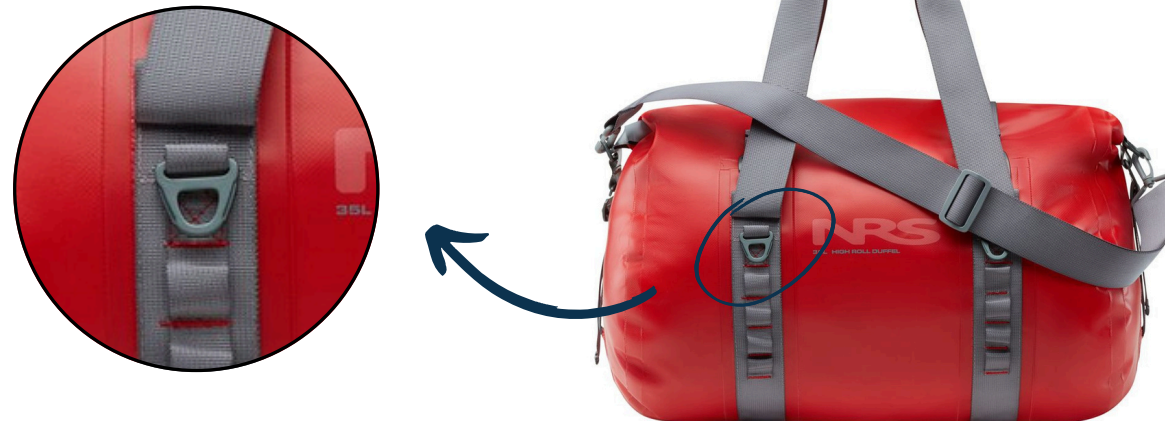

ALUTICA CAN TAP D-RING

Item#: HH025
A low-profile design.

SEWABLE END LOOP

Item#: OR081
Provides a webbing end-loop and a clean look.