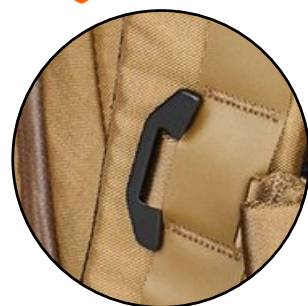

# ALUTICA CROOK TENSION HOOK

**Item#:** HH014

A strong tension hook that can be used on any bags and backpacks.

# ALUTICA WEBBING TOGGLE WIDE WING

**Item#:** HH125

This toggle wing has a maximum tensile strength of 240 kgf.

# CLIP HOOK

Narrow hook webbing slot prevents webbing slippage. Easy for one-handed operation to attach and detach shoulder straps.