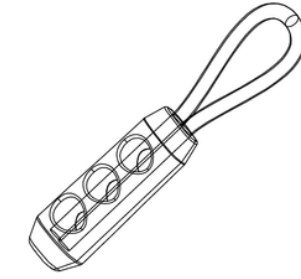

# METASTICS™ MINI TUBULAR T PULLER

**Item#:** ZL042

**Material:** Aluminum tube + Plastic

A hybrid design with plastics & aluminum tube. The T-shape allows convenient one-hand operation, even while wearing a pair of thick gloves.

## ALUTICA CROOK TENSION HOOK

**Item#: HH014**

A trendy and versatile tension hook that can be used on any bags and backpacks.

## TRAFFIC LIGHT PULLER

**Item#: ZL032**

Ergonomic and special design, like a traffic light that makes it an easy one-handed operation.

## BOTTOM STUD

Designed to fit snugly with the backpack and to keep it standing well