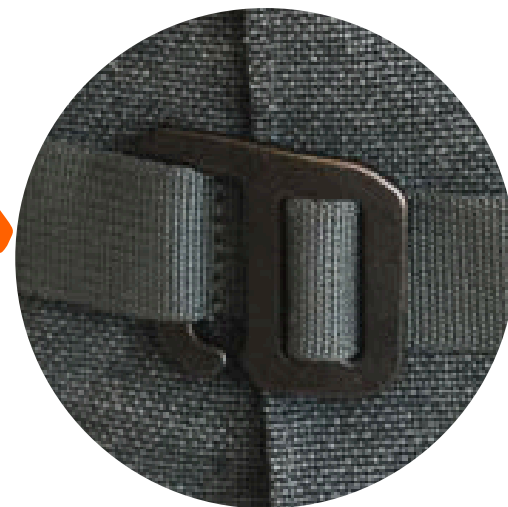

# METASTICS™ MINI TUBULAR T PULLER

**Item#:** ZL042

**Material:** Aluminum tube + Plastic

A hybrid design with plastics & aluminum tube. The T-shape allows convenient one-hand operation, even while wearing a pair of thick gloves.

## ALUTICA CROOK TENSION HOOK

**Item#: HH014**

A trendy and versatile tension hook that can be used on any bags and backpacks.

## TRAFFIC LIGHT PULLER

**Item#: ZL032**

Ergonomic and special design, like a traffic light that makes it an easy one-handed operation.

## BOTTOM STUD

Designed to fit snugly with the backpack and to keep it standing well