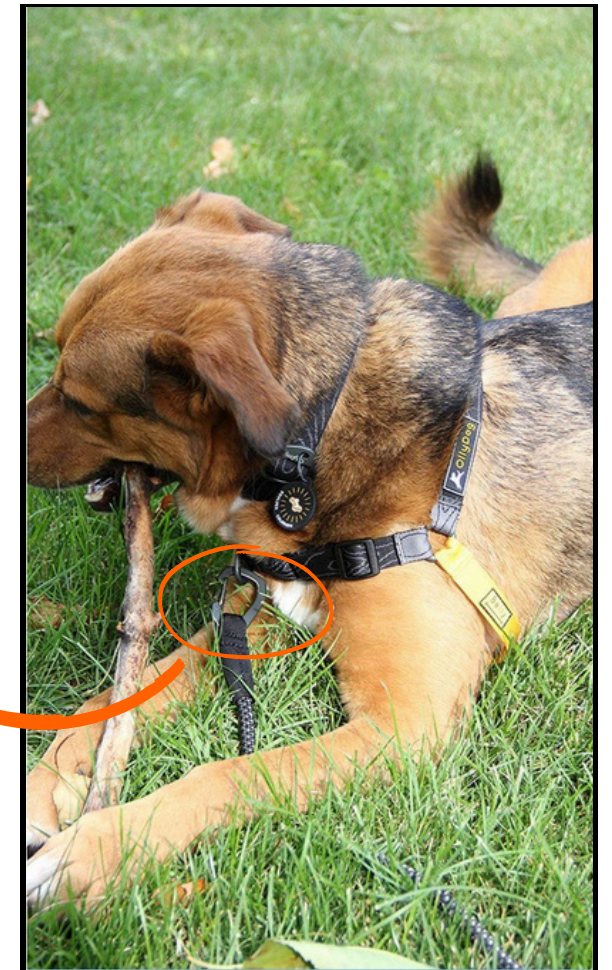

ALUTICA CAN TAP D-RING

Item #: HH025

ALUTICA - TILT HEAD WIDE SLOT TRIGLIDE

Item #: HH200

Smooth design to adjust the webbing effortlessly, and a small hole allows attaching nametags.

ALUTICA TILT HEAD: CARABINER

Item #: HH140

MONSTER EYE PULLER

A simple plastic zipper puller matches perfectly with any bags & backpacks.

ALUTICA TRIANGLE CLIP HOOK

Item #: HH163