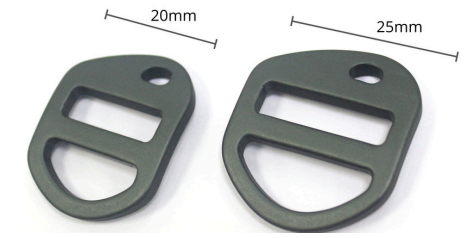

ALUTICA CAN TAP D-RING

Item #: HH025

ALUTICA - TILT HEAD WIDE SLOT TRIGLIDE

Item #: HH200

Smooth design to adjust the webbing effortlessly, and a small hole allows attaching nametags.

ALUTICA TILT HEAD: CARABINER

Item #: HH140

MONSTER EYE PULLER

A simple plastic zipper puller matches perfectly with any bags & backpacks.

ALUTICA TRIANGLE CLIP HOOK

Item #: HH163