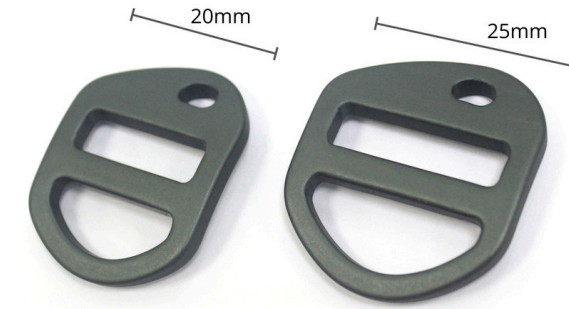

ALUTICA - UNIVERSAL SINGLE D-RING

Item #: HH197

A simple design with a large hole allows for attaching & detaching the dog leash effortlessly.

ALUTICA - TILT HEAD WIDE SLOT TRIGLIDE

Item #: HH200

A small hole allows you to attach a nametag of your pet.

EXCLUSIVE

ALUMINUM HOOK

Special swivel clip hook design for a dog leash. The 360-degree rotating D-shaped swivel eye helps the strap to stay twist-free,