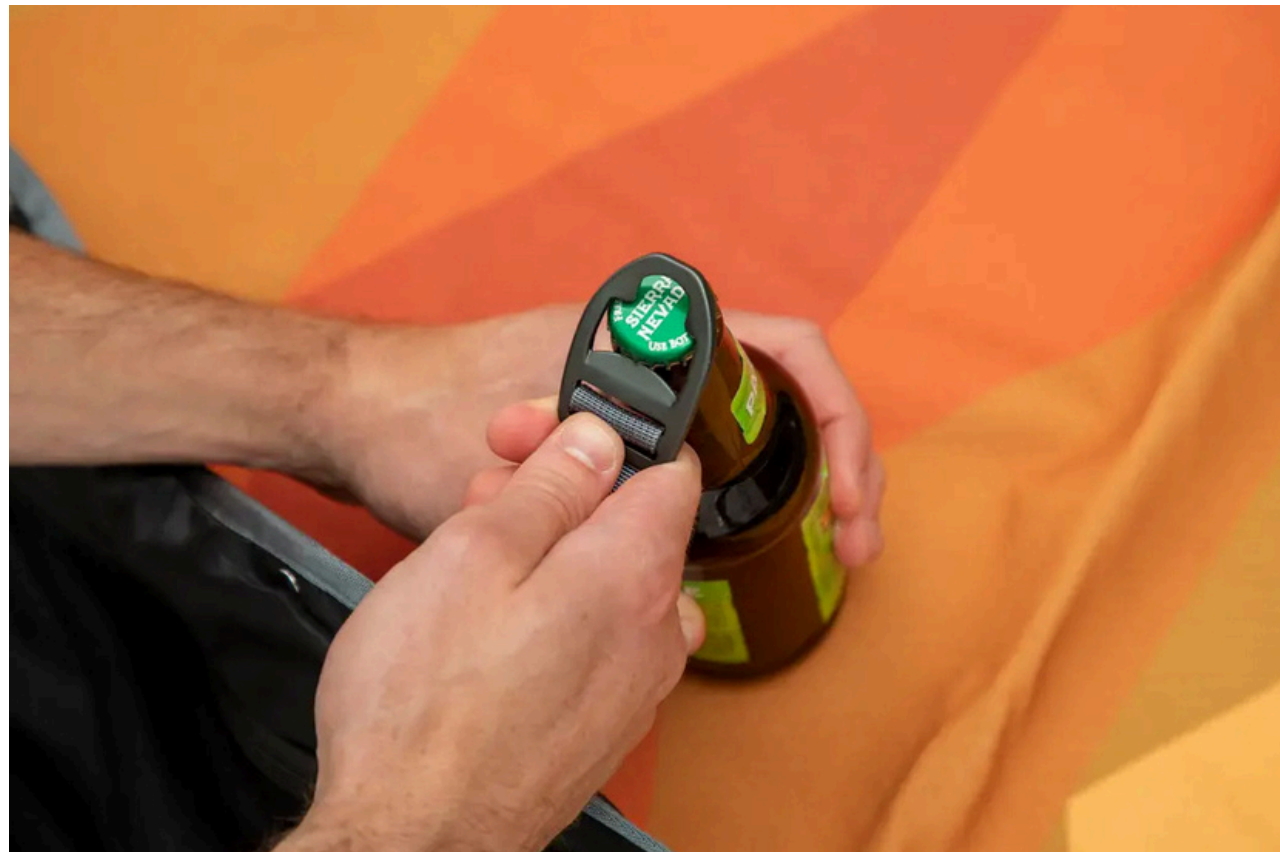

ALUTICA TILT HEAD: BOTTLE OPEN D-RING

Item#: HH146

This Alutica Tilt Head: Bottle Open D-Ring has 1 webbing slot and a hole that is large enough to fit anything from a swivel hook to a safety harness hardware, and more.

Furthermore, this item can also be used as a bottle opener - very convenient.

Our item is applied as an open-close buckle for Nemo Equipment's camping/picnic blankets.