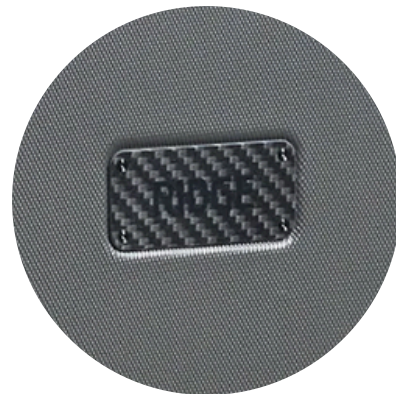

BOTTOM COMPARTMENT

PY6703AL54W41 (Small)
2PY6703AL70W6 (Large)

STONE IMPACT CORNER PROTECTOR
Item: CP014

It will protect the corners from possible impact damage from the airport baggage conveyor drops, accidental drops on hard surfaces, and more.

EXCLUSIVE
STAMPING LOGO PLATE

EXCLUSIVE
QUICK TURN WIDE SPINNER WHEEL
Item: WR097

LOCOMO ROUND TRAY HANDLE
ITEM: PY6703R60R25

SANTANA TOP HANDLE
Item: HG523

EXCLUSIVE
PLASTIC RAIL