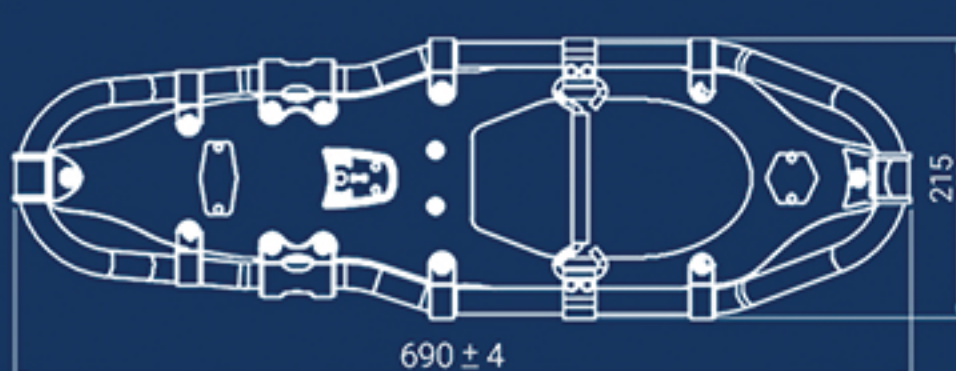

SNOW SHOES

LIGHTWEIGHT FOR OUTDOOR WALKING

VARIOUS COLOR OPTION BY POLYCARBONATE BOARD

Item #: **FM086 + OR225 + OR226**

Material: Aluminum 6061 | Plastic PC + TPU + POM

Size: 215mmW x 690mmL

Decking

Aluminum frame

Heel Crampons

Logo Plate

Crampons

Aluminum Rivet

RECYCLED ALUMINUM

- Aluminum Frame

RECYCLED POLYCARBONATE

- Polycarbonate Decking

- . Hiking snowshoes.
- . Lightweight and strong aluminum frame with ergonomic design to ensure comfortable and easy walks.
- . Strong Polycarbonate decks for maximum support on the snow.
- . Best for navigating trails with snow.
- . Heavy duty aluminum crampons, rotate freely to bite into snow; heel crampons provide traction for heading down mild slopes.
- . Use a fast and secure ratchet binding system.
- . Use for flat or rolling terrain or terrain that doesn't require steep climbing or descents.