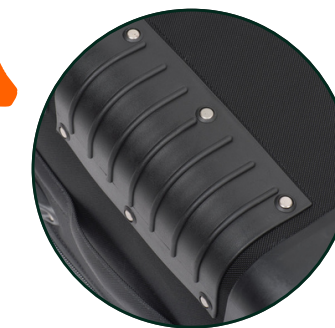

## LOCOMO TWILL WHEEL

**Item#:** WR058 + WHLO41

**Wheel Diameter:** 100mm

Heavy-duty oversized wheel with a 100mm diameter allows it to smoothly maneuver over rough paths. An aluminum frame helps to evenly distribute the load applied to the axle.

Also, the honeycomb wheel hub design adds an upscale look.

**EXCLUSIVE**

## SKID PLATE

Made with strong and high-quality PP, it has a vertical pattern allowing it to glide over obstacles smoothly.