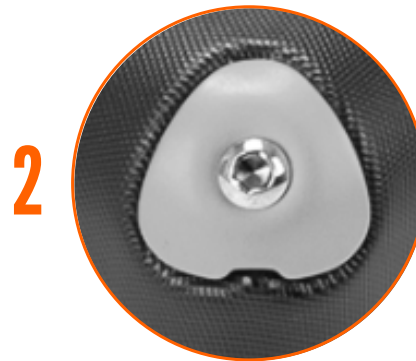

LOCOMO HARDSHELL BOTTOM COMPARTMENT

Item#: [PY3203AL54W41_3](#) + [WR062](#) + [WHL045](#) + [CP011](#)

Travel - Luggage - North America - TOBIQ

Copyright © Trimmers. All rights reserved.

CRUISER HANDLE

Item#: [PY3203AL54W41](#)

- High-end detail of handle grip: Cruiser's premium features a two-tone color contrast design.

CORNER PROTECTOR

Item#: [CP011](#)

- Aluminum corner protector - protects and prevents damage to your luggage
- Available in various colors

LOCOMO TWILL WHEEL 84MM

Item#: [WR062](#) + [WHL045](#)

- Provides exceptional directional stability and control, significantly reducing side-to-side wobble on uneven surfaces

METASTICS™ MONO FOOT

Item#: [SR033](#)

- Metallic tube bar for easy-grip
- Multiple sizes for any application