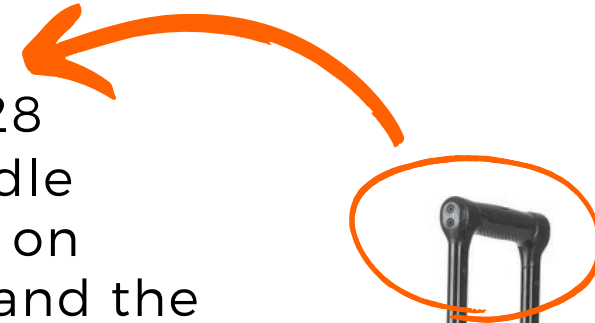

CALIBER HANDLE

Item#: PY3103R25R28

This retractable handle provides confidence on uneven pavements, and the soft, durable (ABS+TPR) rubber grip offers extra comfort.

CALIBER CORNER PROTECTOR

Item#: CP009

Offers durability to safeguard your luggage corners from damage.

CALIBER WHEEL

Item#: WR029 + WHL007

Wheel Diameter; 90mm
Reinforced edge design provides a 55mm high ground clearance, which helps the bag roll smoothly on a concrete surface.