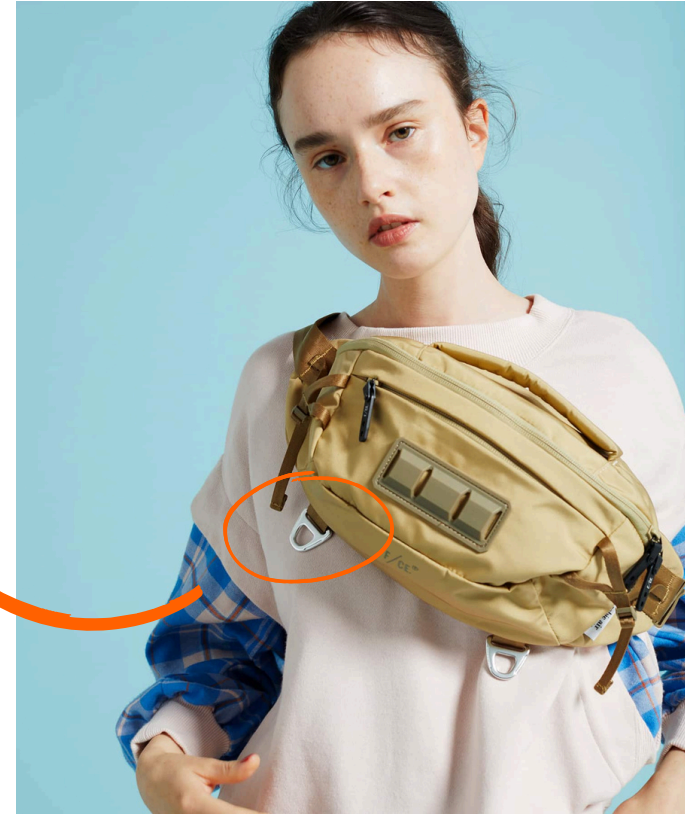

ALUTICA CAN TAP D-RING

Item#: HH025

ALUTICA TRIANGLE CLIP HOOK

Item#: HH163

Easily attach and detach of shoulder straps.

ALUTICA CROOK TENSION HOOK

Item#: HH014

Urban look with practical design

METASTICS™ TROPICA ZIPPER PULLER

Item#: ZL089

Rotatable in multi-directions.

T9_UNIVERSAL

Item#: SRS009Fxxx + SRS010Mxxx

Made of aircraft Aluminum 7075 for extra strength and durability. Male and female parts of the buckles in different sizes can be mixed and matched - Universal locking mechanism

ALUTICA POLYGON TENSION HOOK

Item#: HH031

Designed with an urban look and a stereoscopic side curve.

ALUTICA TILT HEAD: CLIP HOOK

Item#: HH046

Size: 10mm,15mm,20mm,25mm,38mm

It's easy for one-handed operation with a stylish design and a modern look.

ALUTICA CROOK TENSION HOOK

Item#: HH014

A trendy and versatile tension hook that can be used on any bags and backpacks.