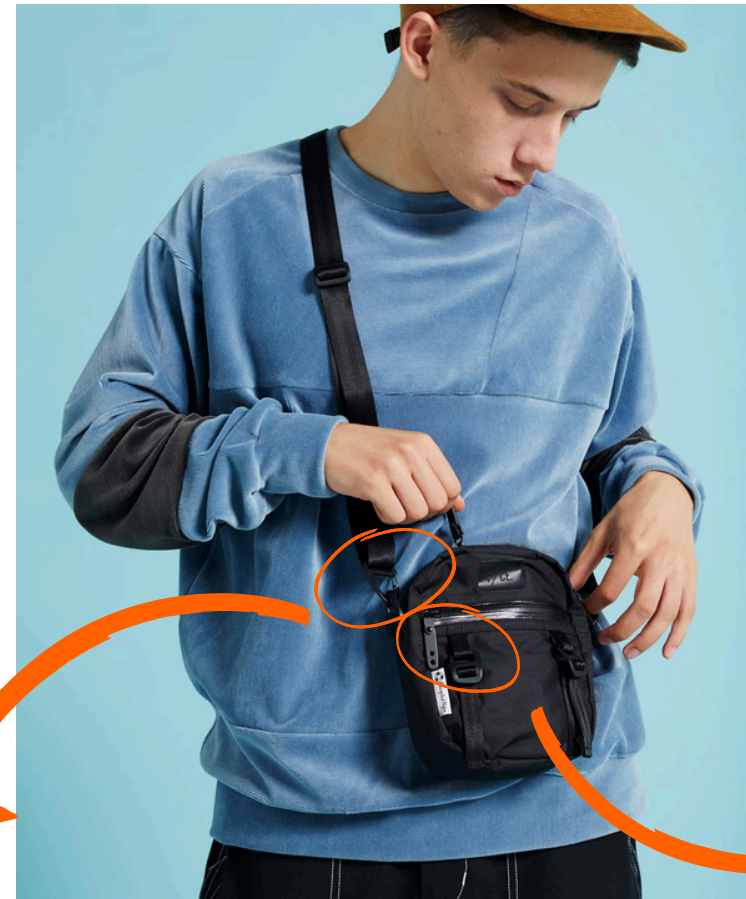

ALUTICA CAN TAP D-RING

Item#: HH025

ALUTICA TRIANGLE CLIP HOOK

Item#: HH163

Easily attach and detach of shoulder straps.

ALUTICA CROOK TENSION HOOK

Item#: HH014

Urban look with practical design

METASTICS™ TROPICA ZIPPER PULLER

Item#: ZL089

Rotatable in multi-directions.

T9_UNIVERSAL

Item#: SRS009Fxxx + SRS010Mxxx

Made of aircraft Aluminum 7075 for extra strength and durability. Male and female parts of the buckles in different sizes can be mixed and matched - Universal locking mechanism

ALUTICA POLYGON TENSION HOOK

Item#: HH031

Designed with an urban look and a stereoscopic side curve.

ALUTICA TILT HEAD: CLIP HOOK

Item#: HH046

Size: 10mm,15mm,20mm,25mm,38mm

It's easy for one-handed operation with a stylish design and a modern look.

ALUTICA CROOK TENSION HOOK

Item#: HH014

A trendy and versatile tension hook that can be used on any bags and backpacks.