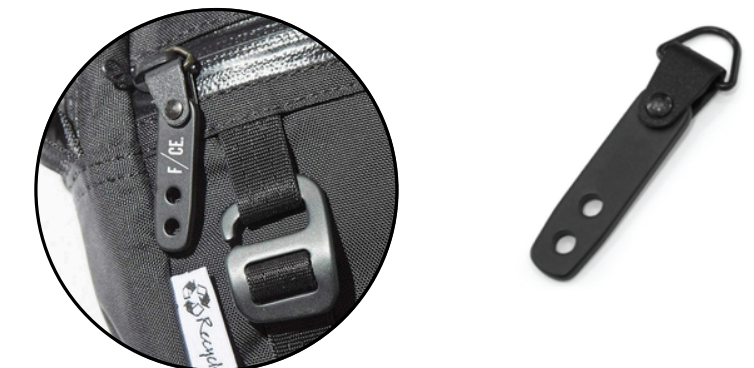

ALUTICA CAN TAP D-RING

Item#: HH025

ALUTICA TRIANGLE CLIP HOOK

Item#: HH163

Easily attach and detach of shoulder straps.

ALUTICA CROOK TENSION HOOK

Item#: HH014

Urban look with practical design

METASTICS™ TROPICA ZIPPER PULLER

Item#: ZL089

Rotatable in multi-directions.

T9_UNIVERSAL

Item#: SRS009Fxxx + SRS010Mxxx

Made of aircraft Aluminum 7075 for extra strength and durability. Male and female parts of the buckles in different sizes can be mixed and matched - Universal locking mechanism

ALUTICA POLYGON TENSION HOOK

Item#: HH031

Designed with an urban look and a stereoscopic side curve.

ALUTICA TILT HEAD: CLIP HOOK

Item#: HH046

Size: 10mm,15mm,20mm,25mm,38mm

It's easy for one-handed operation with a stylish design and a modern look.

ALUTICA CROOK TENSION HOOK

Item#: HH014

A trendy and versatile tension hook that can be used on any bags and backpacks.