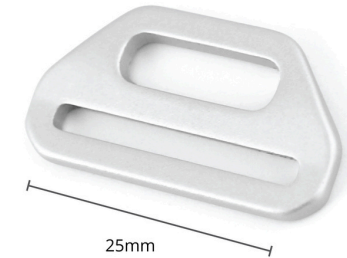

METASTICS™_MINI TUBULAR T PULLER

LIFESTYLE

Item#: ZL042
Easy to grip with the T-shape puller,
It perfectly matches any commute
bags & backpacks.

ALUTICA PROFILE D-RING

Item#: HH089

Simple, lightweight, strong, and versatile D-ring that can be used on various bags and backpacks.

ALUTICA SQUARE HEAD D-RING

Item#: HH151

Small and lightweight D-ring with a hole allows attaching small gadgets, nametags to bags.

MINI WEB INSERT HANDLE

Item#: HG503

Inserting 20mm foldable webbing or 10mm plain webbing. Durable elastomer material provides a comfortable grip when carrying the bag.