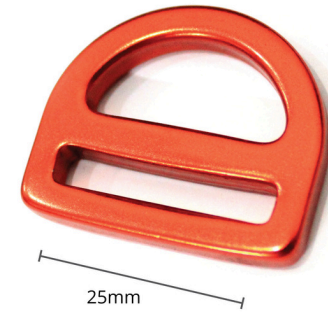

METASTICS™_MINI TUBULAR T PULLER

LIFESTYLE

Item#: ZL042
Easy to grip with the T-shape puller,
It perfectly matches any commute
bags & backpacks.

ALUTICA PROFILE D-RING

Item#: HH089

Simple, lightweight, strong, and versatile D-ring that can be used on various bags and backpacks.

ALUTICA SQUARE HEAD D-RING

Item#: HH151

Small and lightweight D-ring with a hole allows attaching small gadgets, nametags to bags.

MINI WEB INSERT HANDLE

Item#: HG503

Inserting 20mm foldable webbing or 10mm plain webbing. Durable elastomer material provides a comfortable grip when carrying the bag.