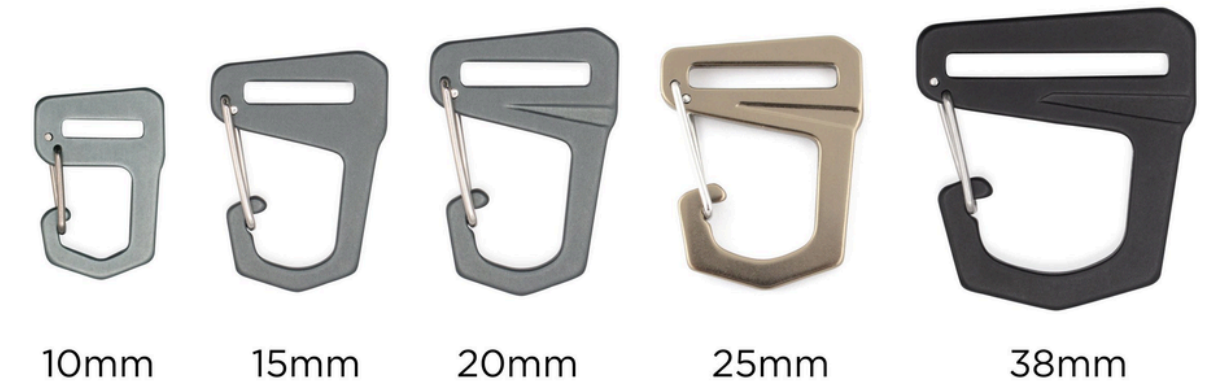

ALUTICA TILT HEAD: CLIP HOOK (HH046)

The hook can connects the separate drink holder/ pouch to the main bag or backpack.

- Material: Aircraft-grade aluminum ensures high strength and light weight.
- Mechanism: Features a metallic gate design for easy, reliable one-hand operation.
- Design: A stylish, modern look enhances any product line.
- Webbing Sizes: Compatible with multiple strap widths: 10mm, 15mm, 20mm, 25mm, and 38mm.
- Color: Various colors available to match your product specifications.
- This clip hook is highly versatile and ideal for securing and attaching various items, including: