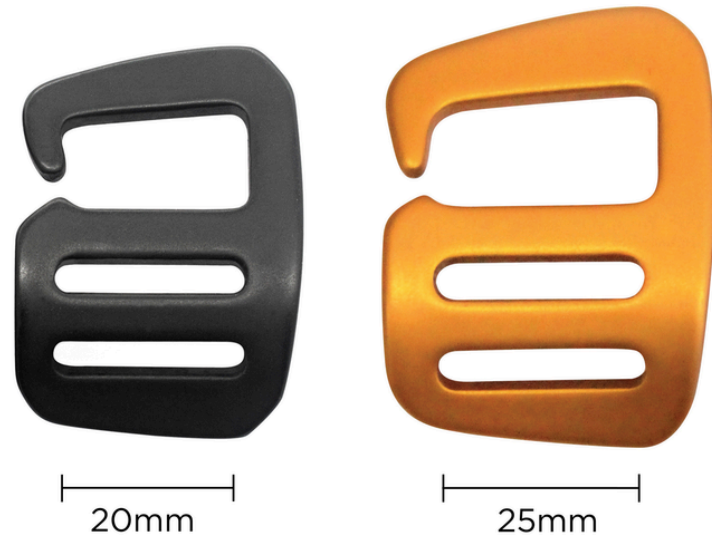

ALUTICA_SLIM CROOK TENSION HOOK

ITEM: HH016

- Designed for secure webbing attachment
- Ensures balanced load distribution
- Lightweight yet highly durable aluminum construction
- Strong and stable hold during use
- Suitable for bags, backpacks, and outdoor gear