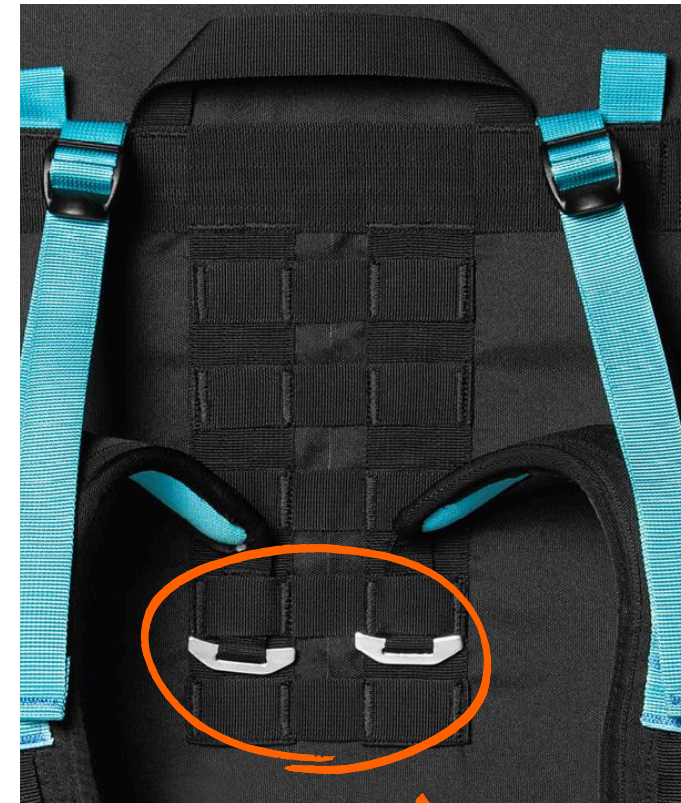

ALUTICA STOPPER PULLER

Item#: ZL049

Design inspired by a rock climbing nut. Providing a distinctive style for your products. Well matched with backpacks, bags, duffels, outdoor products, jackets, and so on.

ALUTICA WEBBING TOGGLE WIDE WING

Item#: HH125

Smooth appearance with a unique design style