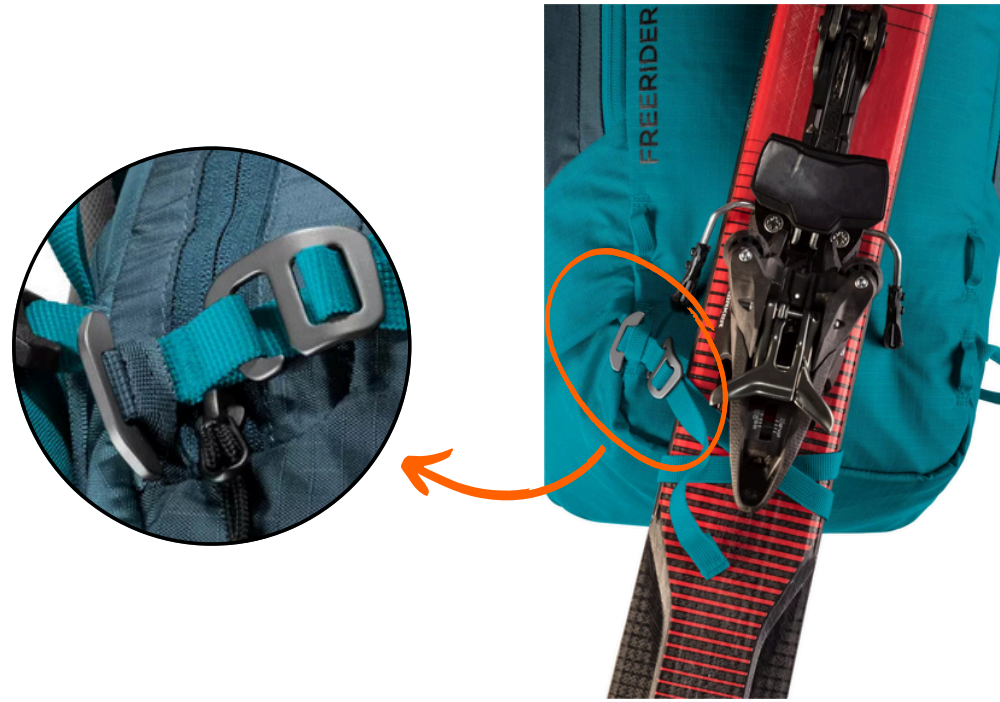

ALUTICA CROOK TENSION HOOK

Item#: HH014

A versatile tension hook that can be used on any bags and backpacks. Strong, lightweight, and high corrosion-resistant.

ALUTICA SANTA BEARD TENSION HOOK

Item#: HH028

Santa's beard-like shape offers extra spacing for logos and space to grab on during operation.

ALUTICA WEBBING TOGGLE REGULAR WING

Item#: HH124

This toggle wing has a maximum tensile strength of 105 kgf. Three sizes available: 15mm, 20mm, 25mm.

ICE AXE TOGGLE

Item#: HH236

A special & strong design makes your bag stand out. Wide wing length (73mm) offers an easy grip with a premium look.