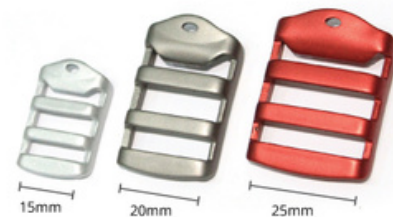

## ALUTICA CROOK TENSION HOOK

**Item#:** HH014

A versatile hook design. There are 5 sizes available: 10mm, 15mm, 20mm, 25mm, and 38mm in left and right hook direction.

## ALUTICA QUICK ATTACH TRIGLIDE

**Item#:** HH080

Side-opening gate gives easy access for webbing.

## ALUTICA OLD SCHOOL TENSION LOCK

**Item#:** HH064

Easily release or tighten webbing with one hand. This item is available for 3 webbing sizes: 15mm, 20mm, and 25mm.

**Item#:** HH014  
**Size:** 38mm

## ALUTICA CORN HEAD TRIGLIDE

**Item#:** HH043

A simple, wide shape brings extra space for webbing adjustment.