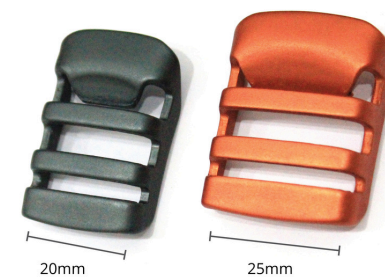

## ALUTICA CROOK TENSION HOOK

Item#: HH016

## ALUTICA TILT HEAD: HIP BELT BUCKLE

Item#: HH060

Easy one-handed operation with a zipper puller.

## ALUTICA MILTEC TENSION LOCK

Item#: HH184

Easy to tighten or release by one-handed operation.