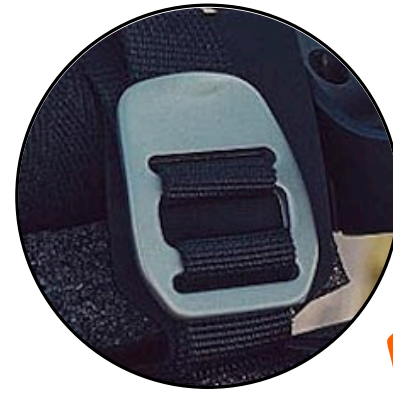

ALUTICA TILT HEAD: HIP BELT BUCKLE

Item#: HH060

Conveniently lock and unlock by one hand operation. It's durable and lightweight with excellent tensile strength.

ALUTICA TILT HEAD TENSION LOCK

Item#: HH145

Ergonomic design that allows easy one-handed operation. It has a large area for a custom logo is available.

ALUTICA POLYGON TENSION HOOK

Item#: HH031

Designed with an urban look and a stereoscopic side curve.