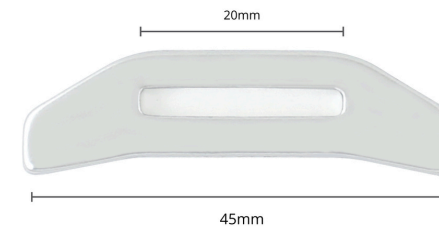

ALUTICA CROOK TENSION HOOK

Item#: HH014

Size: 10mm, 15mm, 20mm, 25mm, 38mm

A versatile hook can be applied to any webbing, bags & backpacks.

ALUTICA WEBBING TOGGLE WIDE WING

Item#: HH125

Smooth appearance with a unique design style.

ALUTICA TILT HEAD: HIP BELT BUCKLE

Item#: HH060

2-piece design. Easy one-handed operation with a zipper puller.