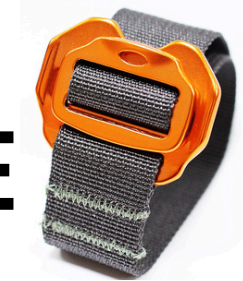

## TENSION HOOK

Exclusively made for Heimplanet with a custom surface for its logo, along with an extra hole on the bottom of the hook, providing a unique style.

## ALUTICA TILT HEAD: HIP BELT BUCKLE

**Item#:** HH060

This buckle will go great with backpacks, belts, and any bags. Easy one-hand operation possible with a puller installed, Designed for excellent tensile strength - withstanding up to 325 kgf/716 lbf for some serious uses.

## ALUTICA WEBBING TOGGLE WIDE WING

**Item#:** HH125

Strong & lightweight  
This toggle wing has a maximum tensile strength of 260 kgf.