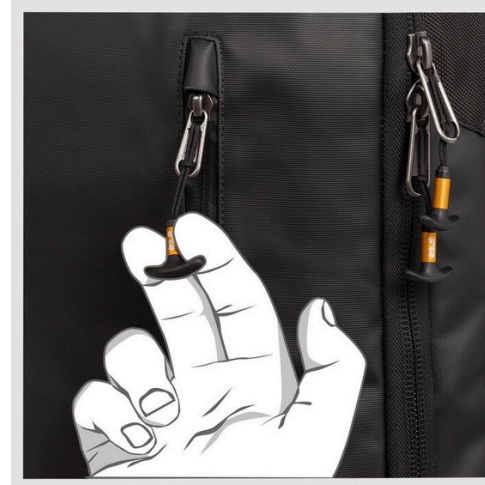

## METASTICS™ MINI TUBULAR T PULLER

**Item#:** ZL042

The combination of aluminum tube & plastic parts provides a trendy look for this zipper puller. The T-shape allows easy one-hand operation, even while wearing a pair of thick gloves.

## ALUTICA SQUARE TENSION HOOK

**Item#:** HH122

Left-side & right-side hooks are available for this item, with 2 webbing sizes: 20mm & 25mm. This item is suitable for any bags, including commute bags, fashion bags, duffels, and more.

## ALUTICA CORN HEAD BELT

**Item#:** HH043

The pointy shape provides extra space to grab on during operation, as well as space for a custom logo.