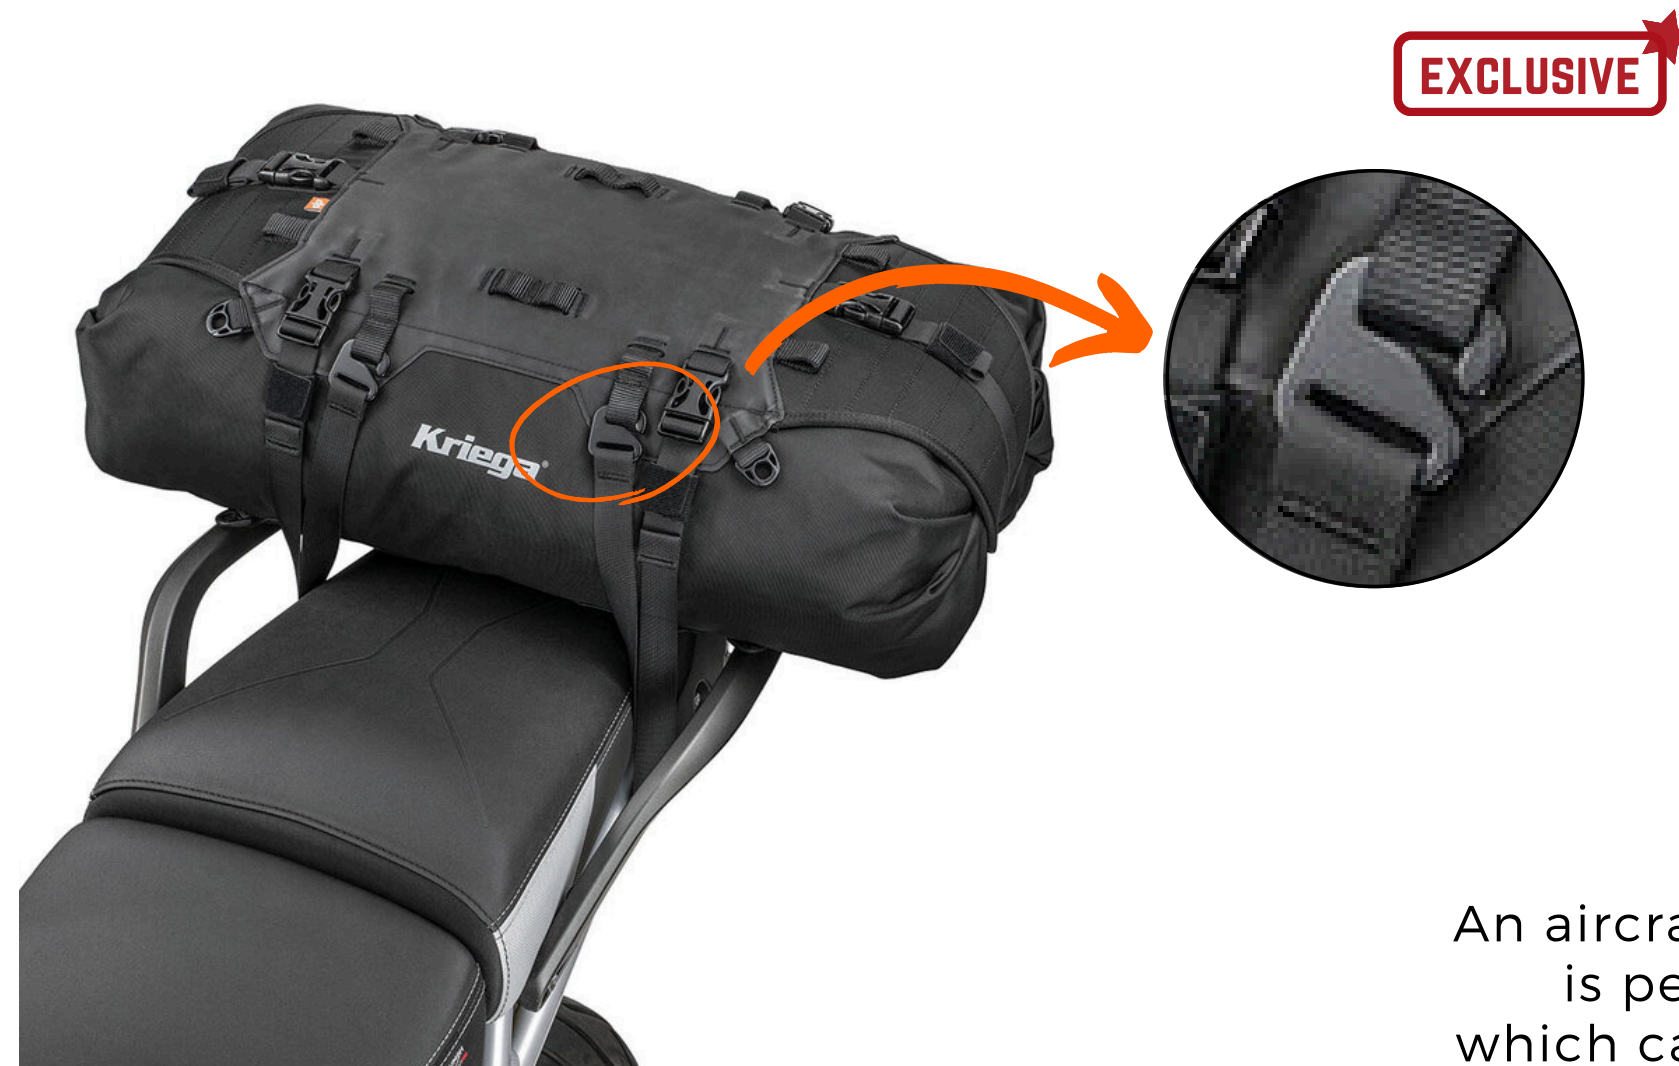

KRIEGA TENSION HOOK

Strong and durable tension hook, which is ideally matched for any strap.

EXCLUSIVE

KRIEGA BUCKLE

An aircraft-grade aluminum buckle is perfect for a strap connector, which can keep the bag stable and firmly in position.