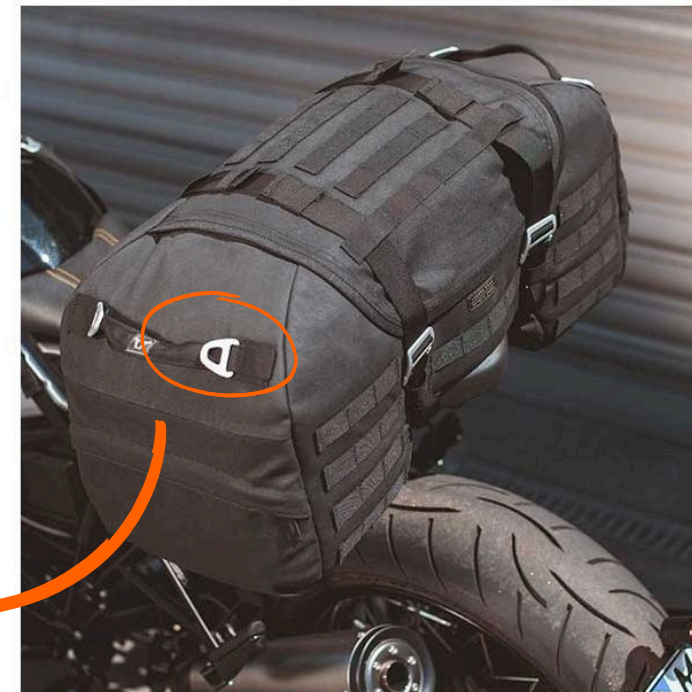

ALUTICA CROOK TENSION HOOK

Item#: HH014
A versatile hook design.
Hassle-free hook & unhook.

ALUTICA UNIVERSE TRIGLIDE

Item#: HH060
Smooth adjustment of the shoulder strap length.

ALUTICA POLYGON TENSION HOOK

Item#: HH031
Size: 20mm, 25mm
Left & Right hook directions are available
Stereoscopic side curve & urban style design.

ALUTICA CAN TAP D-RING

Item#: HH025
Strong & lightweight
A large hole allows attaching small things to the bags, such as a keychain, a water bottle, and more.