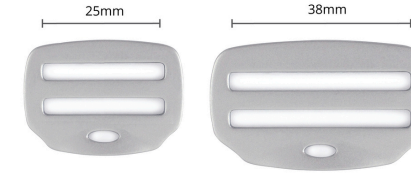

ALUTICA CROOK TENSION HOOK

Item#: HH014
A versatile hook design.
Hassle-free hook & unhook.

ALUTICA UNIVERSE TRIGLIDE

Item#: HH060
Smooth adjustment of the shoulder strap length.

ALUTICA POLYGON TENSION HOOK

Item#: HH031
Size: 20mm, 25mm
Left & Right hook directions are available
Stereoscopic side curve & urban style design.

ALUTICA CAN TAP D-RING

Item#: HH025
Strong & lightweight
A large hole allows attaching small things to the bags, such as a keychain, a water bottle, and more.