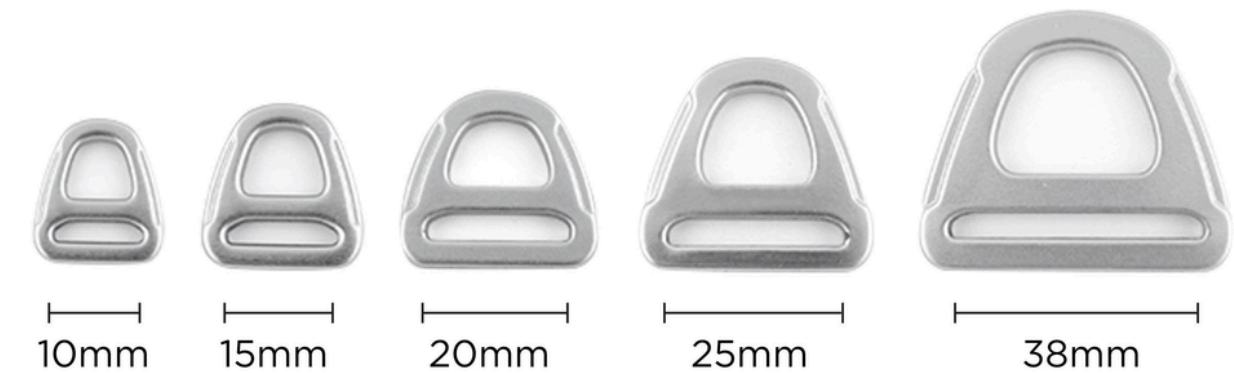

# ALUTICA\_ CAN TAP D-RING (HH025)

- It is crafted from aircraft-grade aluminum.
- This D-ring ensures high performance and reliability.
- It is available in a variety of colors to match your needs.
- The D-ring accommodates webbing sizes of 10mm, 15mm, 20mm, 25mm, and 38mm.
- Custom laser etching for private labels is available.
- Compact and lightweight: Easily attach it to backpacks, belts, or keychains